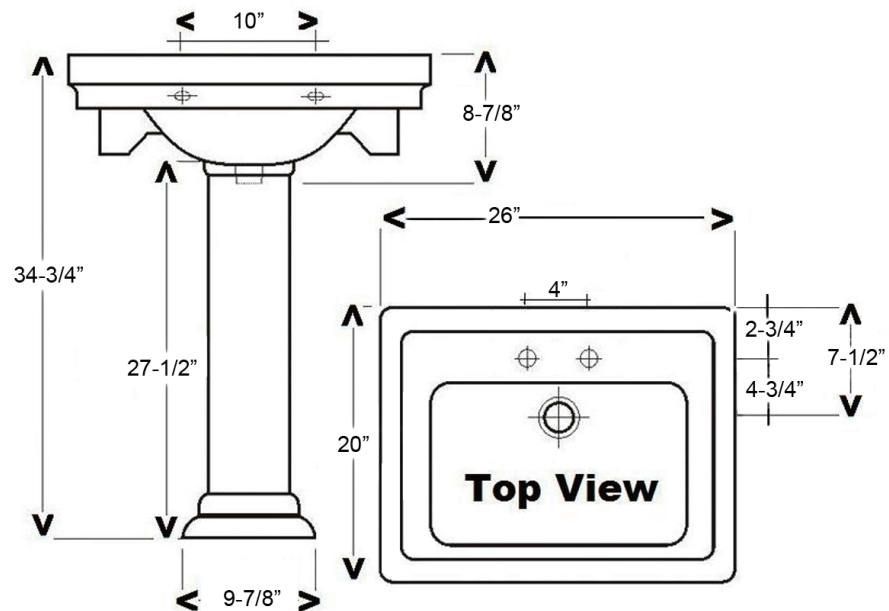

# SUSSEX 660 PEDESTAL LAVATORY

Cat. No.  
3-66X

Faucet not included

W: 26"  
D: 20"  
H: 34-3/4"  
Flange: 1-5/8"

## Features:

- ▶ Made of Vitreous China
- ▶ Available for 4" CC or 8" Widespread
- ▶ Can Be Installed Using Toggle or Molly Bolts (not- included)
- ▶ IAPMO certified
- ▶ Simplify installation with Hangers (pair) or Bracket (one), to be purchased separately.

## Interior Dimensions:

Basin Interior: 19" x 12"  
Basin Dept: 8-7/8"  
Mount bolts height: 31-7/8"  
Mount holes cc: 11-1/4"  
Faucet and spout holes: 1-1/8"(4")  
1-3/8"(8")

Dimensions of fixture are nominal and may vary within the range of tolerances established by ASME Standard A112.19.2-2008. Dimensions and specifications subject to change without notice.