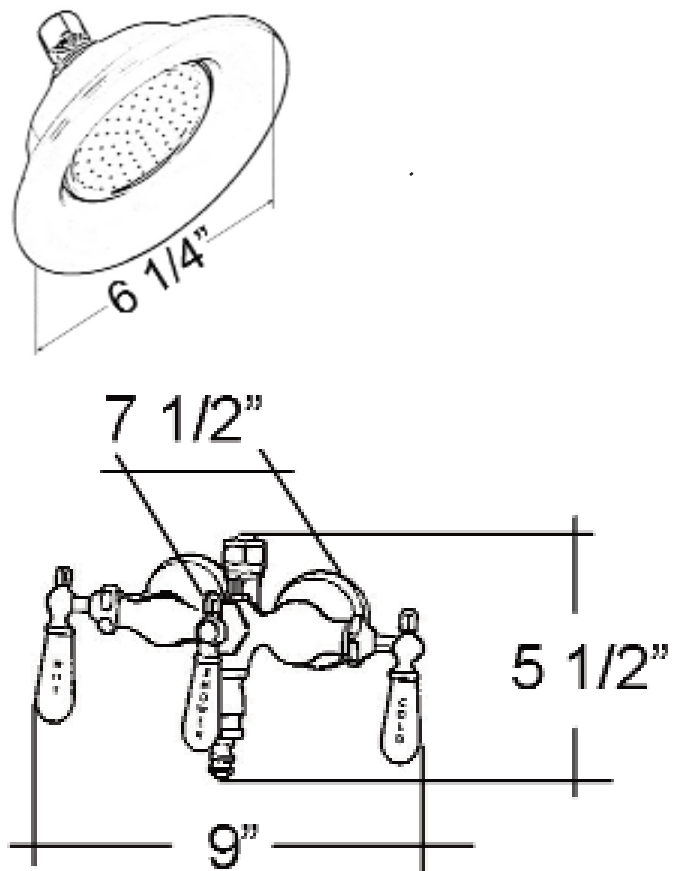

# TUB FILLER WITH DIVERTER

Cat. No.  
4031

## Features:

- ▶ Old Style Spigot
- ▶ 1/4 Turn Ceramic Disc Cartridges
- ▶ 3 3/8" Centers
- ▶ Flow Rate for Faucet is 3.34 GPM
- ▶ Flow Rate for Showerhead is 2.44 GPM
- ▶ Sunflower Shower Head Included
- ▶ Porcelain Lever Handles
- ▶ Cast Iron Tub Use Only (Part# 4011 for Acrylic Tub)
- ▶ **4195WS** Wall Support to be purchased separately
- ▶ To Be Used with Double Offset Supplies #5576

## Finishes:

CP Polished Chrome

W: 9"  
D: 7 1/2"  
Riser Height: 62"

Dimensions are nominal and may vary. Dimensions and specifications subject to change without notice.