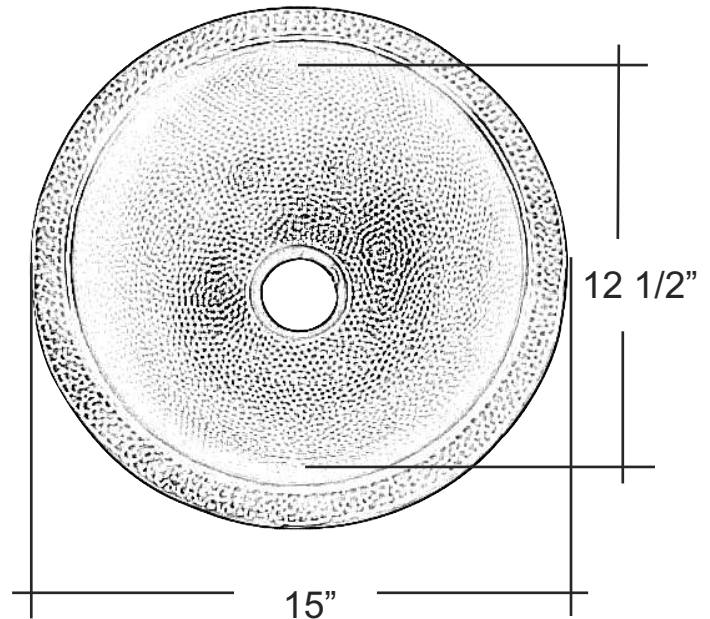

MEDIUM COPPER LAVATORY BOWL

Cat. No.
6722

W: 15"

D: 15"

Interior Dimensions:

Basin Interior: 12 1/2" diameter
Basin Depth: 7"

Features:

- ▶ 18 Gauge Metal
- ▶ Undermount
- ▶ Round
- ▶ Includes Overflow and Drain Opening for Standard 1 1/4" Drain Fitting
- ▶ Also Available as Self-rimming (#6723)
- ▶ Copper is a Living Finish and will Patina Over Time
- ▶ Pewter will Not Patina Under Normal Circumstances

Finishes:

AC Hammered Antique Copper
PE Hammered Pewter

Compliance Certification
Material is consistent with
UNS C81100 Copper Casting
Alloy with respect to chemical
composition.

Dimensions of fixture are nominal and may vary. Dimensions and specifications subject to change without notice.