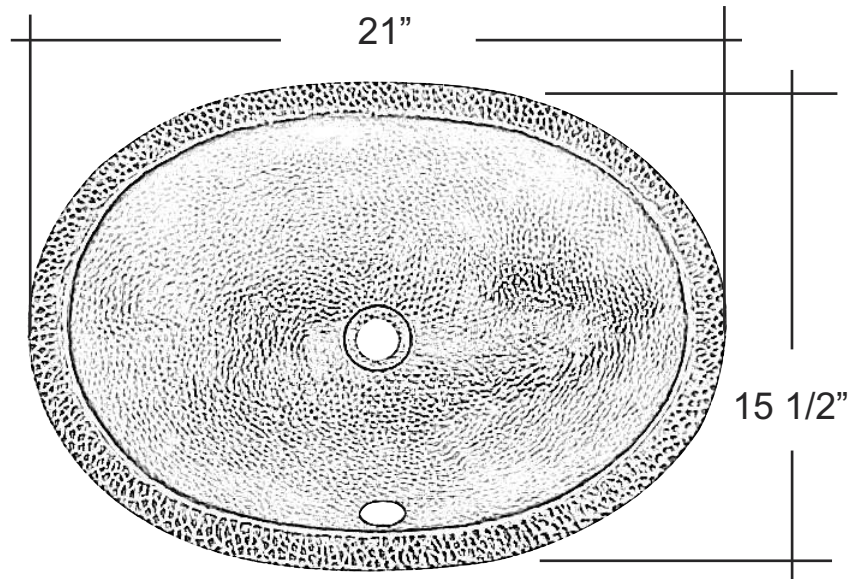

# OVAL COPPER LAVATORY BOWL

Cat. No.  
6843

W: 21"

D: 15 1/2"

## Features:

- ▶ 18 Gauge Metal
- ▶ Self-rimming
- ▶ Oval Shape
- ▶ Includes Overflow and Drain Opening for Standard 1 1/4" Drain Fitting
- ▶ Also Available as Undermount (#6842)
- ▶ Copper is a Living Finish and will Patina Over Time
- ▶ Pewter will Not Patina Under Normal Circumstances

## Interior Dimensions:

Basin Interior: 17 3/4" x 12 1/4"  
Basin Depth: 5"

Dimensions of fixture are nominal and may vary. Dimensions and specifications subject to change without notice.