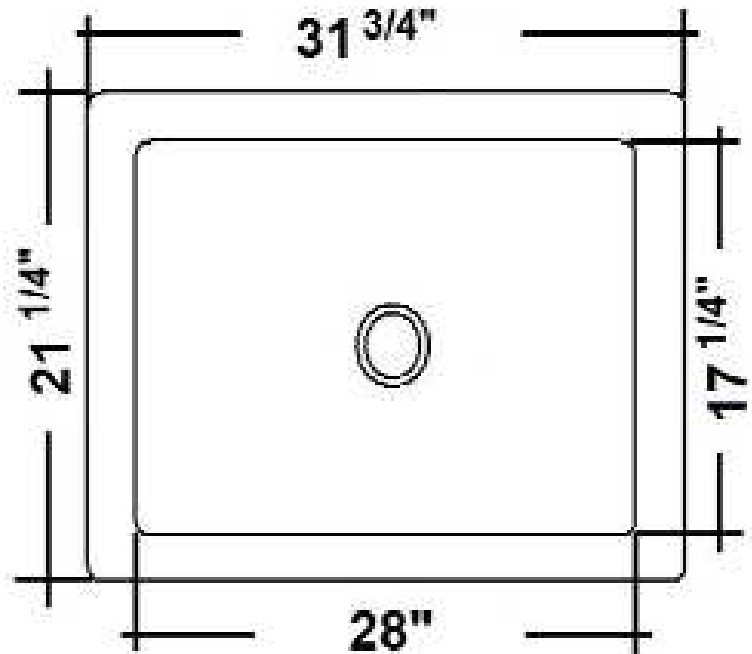

D: 21 1/4"

Finishes:

AC Hammered Antique Copper

Compliance Certification
Material is consistent with
UNS C81100 Copper Casting
Alloy with respect to chemical
composition.

Interior Dimensions:

Basin: 28" x 17 1/4"
Basin Depth: 9"

Dimensions of fixture are nominal and may vary. Dimensions and specifications subject to change without notice.