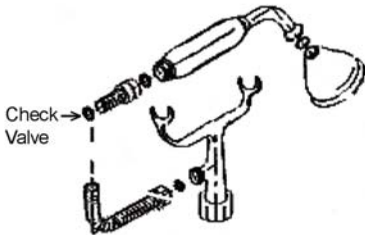

TUB FILLER WITH DIVERTER, HANDSHOWER AND SHOWERHEAD

Cat. No.
4062

Features:

- ▶ Elephant Spout has Flow Rate of 3.7 GPM
- ▶ Telephone Style Handshower has Flow Rate of 2.5 GPM
- ▶ Handshower Includes Backflow Preventor
- ▶ Sunflower Showerhead has Flow Rate of 2.44 GPM
- ▶ Includes 6" Elbow Mounts
- ▶ 1/4 turn Ceramic Disc Cartridges
- ▶ Available with Porcelain Lever (4062-PL) or Metal Cross (4062-MC) Handles
- ▶ To Be Used with Straight Bath Supplies, Part #5577
- ▶ For Deck Mounting on Acrylic or Cast Iron Tubs

Finishes:

- BP** Polished Brass
- CP** Polished Chrome
- PN** Polished Nickel
- SN** Brushed Nickel
- ORB** Oil Rubbed Bronze

Riser Height: 62"
Hose Length: 59"
Centers: 7"
Spout Length: 5"

7"
5"

Dimensions are nominal and may vary. Dimensions and specifications subject to change without notice.