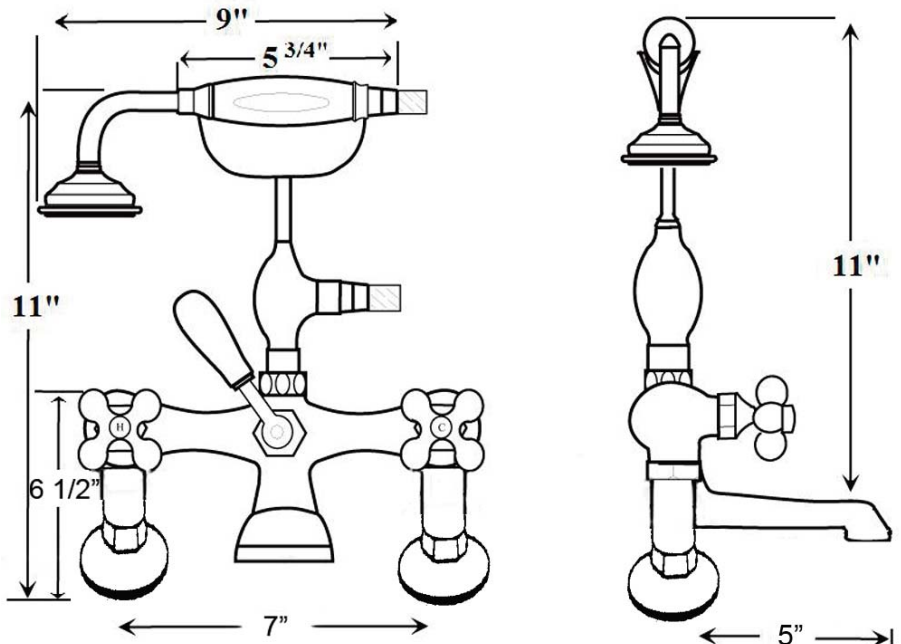

TUB FILLER WITH DIVERTER, HANDSHOWER AND SHOWERHEAD

Cat. No.
4062

Features:

- ▶ Elephant Spout has Flow Rate of 3.7 GPM
- ▶ Telephone Style Handshower has Flow Rate of 2.5 GPM
- ▶ Handshower Includes Backflow Preventor
- ▶ Sunflower Showerhead has Flow Rate of 2.44 GPM
- ▶ Includes 6" Elbow Mounts
- ▶ 1/4 turn Ceramic Disc Cartridges
- ▶ Available with Porcelain Lever (4062-PL) or Metal Cross (4062-MC) Handles
- ▶ To Be Used with Straight Bath Supplies, Part #5577
- ▶ For Deck Mounting on Acrylic or Cast Iron Tubs

Finishes:

- BP** Polished Brass
- CP** Polished Chrome
- PN** Polished Nickel
- SN** Brushed Nickel
- ORB** Oil Rubbed Bronze

Riser Height: 62"
Hose Length: 59"
Centers: 7"
Spout Length: 5"

7"
5"

Dimensions are nominal and may vary. Dimensions and specifications subject to change without notice.