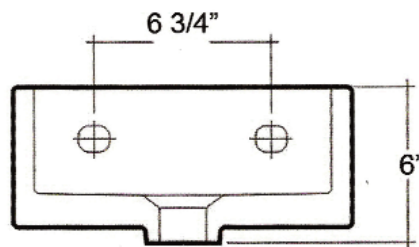

**MINI NOVA  
ABOVE COUNTER  
BASIN**

Cat. No.  
4-381

Basin: 12 7/8" W x 12 7/8" D  
Above Counter Height: 5 1/2"  
Faucet Hole Diameter: 1 3/8"

**Features:**

- ▶ Fine Fire Clay Construction for Durability
- ▶ Chip and stain resistant
- ▶ Drilled for single hole faucet
- ▶ No overflow
- ▶ Petite styling for small spaces
- ▶ Sloping Front

**Colors:**

WH White

Meets or exceeds the following specifications: ASME 112.19.9M (and 19.6M) for fine Fire Clay fixtures.

**\*Please do NOT drill hole without template or actual product.**

**Interior Dimensions:**

Basin interior: 11 1/4" x 8 1/2"  
Basin depth: 3 3/8"  
Back of Basin to Center of Faucet: 1 7/8"  
Back of Basin to Center of Drain: 6 1/2"

Dimensions of fixture are nominal and may vary within the range of tolerances established by ANSI Standard A112.19.2. Dimensions and specifications subject to change without notice.