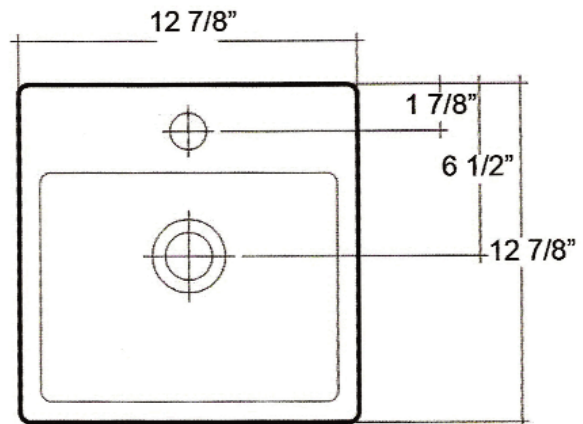

**MINI NOVA  
ABOVE COUNTER  
BASIN**

Cat. No.  
4-381

Basin: 12 7/8" W x 12 7/8" D  
Above Counter Height: 5 1/2"  
Faucet Hole Diameter: 1 3/8"

**Features:**

- ▶ Fine Fire Clay Construction for Durability
- ▶ Chip and stain resistant
- ▶ Drilled for single hole faucet
- ▶ No overflow
- ▶ Petite styling for small spaces
- ▶ Sloping Front

**Colors:**

WH White

Meets or exceeds the following specifications: ASME 112.19.9M (and 19.6M) for fine Fire Clay fixtures.

**\*Please do NOT drill hole without template or actual product.**

**Interior Dimensions:**

Basin interior: 11 1/4" x 8 1/2"  
Basin depth: 3 3/8"  
Back of Basin to Center of Faucet: 1 7/8"  
Back of Basin to Center of Drain: 6 1/2"

Dimensions of fixture are nominal and may vary within the range of tolerances established by ANSI Standard A112.19.2. Dimensions and specifications subject to change without notice.