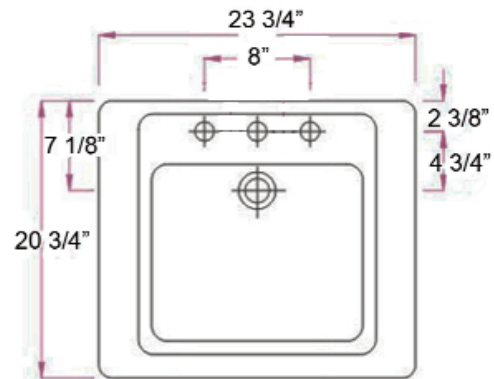

# EMPIRE PEDESTAL LAVATORY

Cat. No.  
3-89X

W: 23-3/4"  
D: 20-3/4"  
H: 33"

## Features:

- ▶ Made of Vitreous China
- ▶ Available for Single Hole or 8" Widespread
- ▶ Overflow
- ▶ Can be Installed Using Toggle or Molly Bolts (not included)
- ▶ Simplify installation with Hangers (pair) or Bracket (one), to be purchased separately.

## Interior Dimensions:

Basin Interior: 15-1/2" x 12-7/8"  
Basin Depth: 5-1/4"  
Back of basin to center of drain: 7"  
Back of basin to center of faucet: 2-1/2"  
Mount Holes: 6-1/8"  
Faucet and spout holes: 1-3/8"

Dimensions of fixture are nominal and may vary within the range of tolerances established by ASME Standard A112.19.2-2008. Dimensions and specifications subject to change without notice.