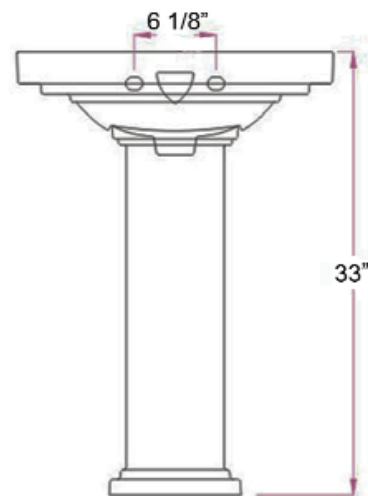

# EMPIRE PEDESTAL LAVATORY

Cat. No.  
3-89X

W: 23-3/4"  
D: 20-3/4"  
H: 33"

## Features:

- ▶ Made of Vitreous China
- ▶ Available for Single Hole or 8" Widespread
- ▶ Overflow
- ▶ Can be Installed Using Toggle or Molly Bolts (not included)
- ▶ Simplify installation with Hangers (pair) or Bracket (one), to be purchased separately.

## Interior Dimensions:

Basin Interior: 15-1/2" x 12-7/8"  
Basin Depth: 5-1/4"  
Back of basin to center of drain: 7"  
Back of basin to center of faucet: 2-1/2"  
Mount Holes: 6-1/8"  
Faucet and spout holes: 1-3/8"

Dimensions of fixture are nominal and may vary within the range of tolerances established by ASME Standard A112.19.2-2008. Dimensions and specifications subject to change without notice.