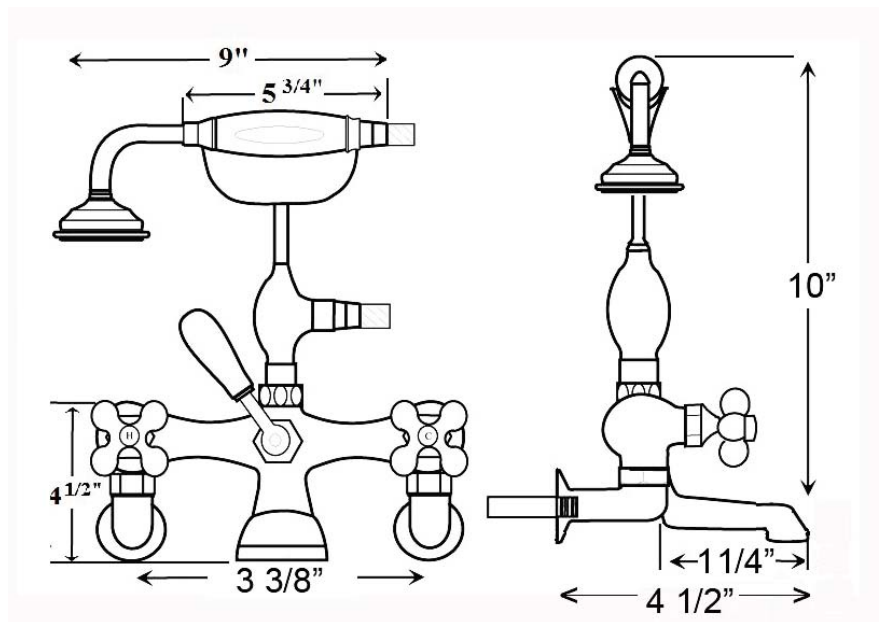

# TUB WALL MOUNT FAUCET WITH HANDSHOWER

Cat. No.  
4020

## Features:

- ▶ Petite Elephant Spout
- ▶ Compression Stems - 1/4 turn
- ▶ Flow Rate is 3.7 GPM
- ▶ Telephone Style Handshower has Flow Rate of 2.5 GPM
- ▶ Includes 59" Handshower Hose
- ▶ Porcelain Lever Handles
- ▶ Handshower is equipped with Backflow Preventor
- ▶ To be used with Double Offset Bath Supplies, Part #5576

Centers: 3 3/8"  
Spout Length: 1 1/4"

## Finishes:

CP Polished Chrome

Dimensions are nominal and may vary. Dimensions and specifications are subject to change without notice.