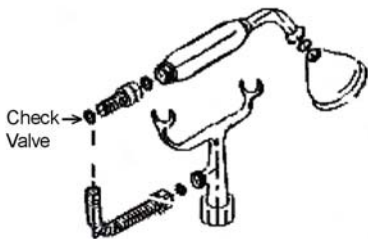

Dimensions are nominal and may vary. Dimensions and specifications are subject to change without notice.