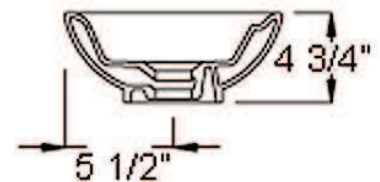

INFINITY BASIN 18"

Cat. No.
4-323

Basin width : 17 3/4"
 Basin depth : 11"
 Above Counter Height: 4 3/4"
 Flange: 2 7/8"

Features:

- ▶ Above counter basin
- ▶ Vitreous china
- ▶ Stylish off-center bottom
- ▶ Overflow

Colors:

WH White

Meets or exceeds the following specifications: ASME A1123.19.2-2008 and CSA B45.1-08 for ceramic plumbing fixtures.

Interior Dimensions:

Basin diameter: 14 7/8"W x 9 1/4"D
 Basin Depth: 2 3/4"