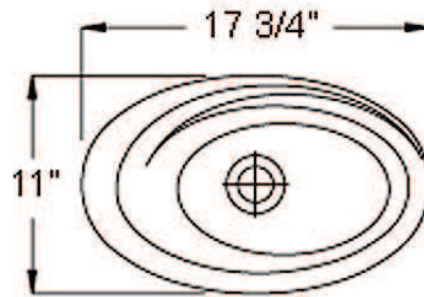

INFINITY BASIN 18"

Cat. No.
4-323

Basin width : 17 3/4"
 Basin depth : 11"
 Above Counter Height: 4 3/4"
 Flange: 2 7/8"

Features:

- ▶ Above counter basin
- ▶ Vitreous china
- ▶ Stylish off-center bottom
- ▶ Overflow

Colors:

WH White

Meets or exceeds the following specifications: ASME A1123.19.2-2008 and CSA B45.1-08 for ceramic plumbing fixtures.

Interior Dimensions:

Basin diameter: 14 7/8"W x 9 1/4"D
 Basin Depth: 2 3/4"

Dimensions of fixture are nominal and may vary within the range of tolerances established by ASME Standard A112.19.9. Dimensions and specifications subject to change without notice.