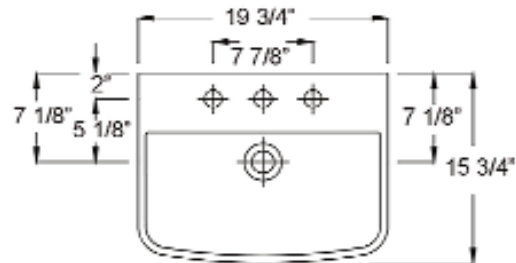

# SUMMIT 500 PEDESTAL LAVATORY

Cat. No.  
3-76X

Faucet not included

- W: 19-3/4"
- D: 15-3/4"
- H: 32-3/4"
- Flange: 2-7/8"
  
- Bottom: 8"W x 6-1/8"D
- Top: 7-1/4"W x 6"D
- Height: 27-3/8"

## Interior Dimensions:

- Basin Interior: 18-1/2"W x 10-3/8"D
- Basin Depth: 5-3/4"
- Mount bolts height: 30-1/2"
- Mount holes cc: 7-1/8"
- Faucet and spout holes: 1-3/8"

## Features:

- ▶ Made of Vitreous China
- ▶ Available for 1 hole, 4" CC or 8" Widespread
- ▶ Overflow
- ▶ Can be Installed Using Toggle or Molly Bolts (not included)
- ▶ Simplify installation with Hangers (pair) or Bracket (one), to be purchased separately.

### Compliance Certification

Meets or exceeds the following specifications: ASME A112.19.2 2008 (and CSA B45.1-08 for ceramic plumbing fixtures).

Dimensions of fixture are nominal and may vary within the range of tolerances established by ASME Standard A112.19.2-2008. Dimensions and specifications subject to change without notice.