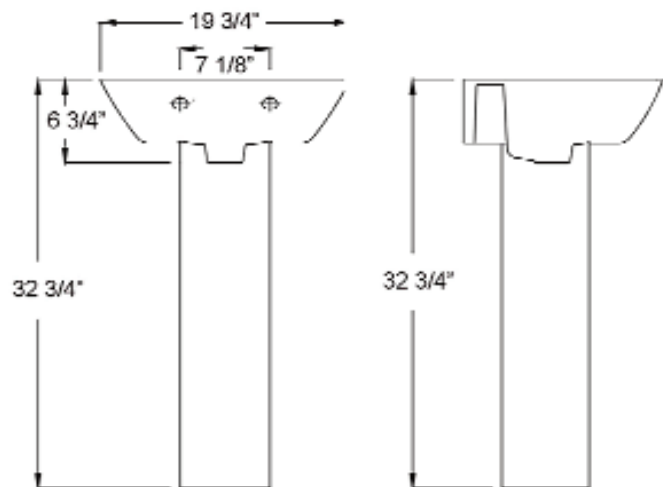

# SUMMIT 500 PEDESTAL LAVATORY

Cat. No.  
3-76X

Faucet not included

- W: 19-3/4"
- D: 15-3/4"
- H: 32-3/4"
- Flange: 2-7/8"
  
- Bottom: 8"W x 6-1/8"D
- Top: 7-1/4"W x 6"D
- Height: 27-3/8"

## Interior Dimensions:

- Basin Interior: 18-1/2"W x 10-3/8"D
- Basin Depth: 5-3/4"
- Mount bolts height: 30-1/2"
- Mount holes cc: 7-1/8"
- Faucet and spout holes: 1-3/8"

## Features:

- ▶ Made of Vitreous China
- ▶ Available for 1 hole, 4" CC or 8" Widespread
- ▶ Overflow
- ▶ Can be Installed Using Toggle or Molly Bolts (not included)
- ▶ Simplify installation with Hangers (pair) or Bracket (one), to be purchased separately.

### Compliance Certification

Meets or exceeds the following specifications: ASME A112.19.2 2008 (and CSA B45.1-08 for ceramic plumbing fixtures).

Dimensions of fixture are nominal and may vary within the range of tolerances established by ASME Standard A112.19.2-2008. Dimensions and specifications subject to change without notice.