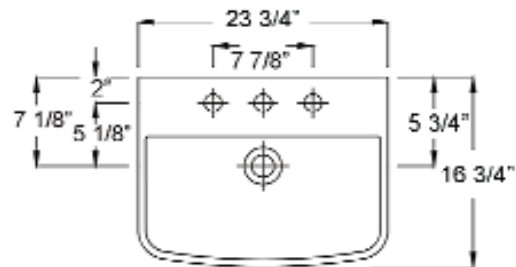

SUMMIT 600 PEDESTAL

Cat. No.
3-77X

Faucet not included

W: 23 3/4"
D: 16 3/4"
H: 33 1/2"

Features:

- ▶ Made of Vitreous China
- ▶ Available for 1 hole, 4" CC or 8" Widespread
- ▶ Overflow
- ▶ Can be Installed Using Toggle or Molly Bolts (not included)
- ▶ Simplify installation with Hangers (pair) or Bracket (one), to be purchased separately.

Colors:

WH White

Compliance Certification

Meets or exceeds the following specifications: ASME A112.19.2 2008 (and CSA B45.1-08 for ceramic plumbing fixtures).

Interior Dimensions:

| | |
|---------------------|---------------------|
| Basin Interior: | 22-1/4"W x 11 1/2"D |
| Basin Depth: | 5-5/8" |
| Mount bolts height: | 31-1/4" |
| Mount holes cc: | 7-1/8" |

Dimensions of fixture are nominal and may vary within the range of tolerances established by ASME Standard A112.19.2-2008. Dimensions and specifications subject to change without notice.