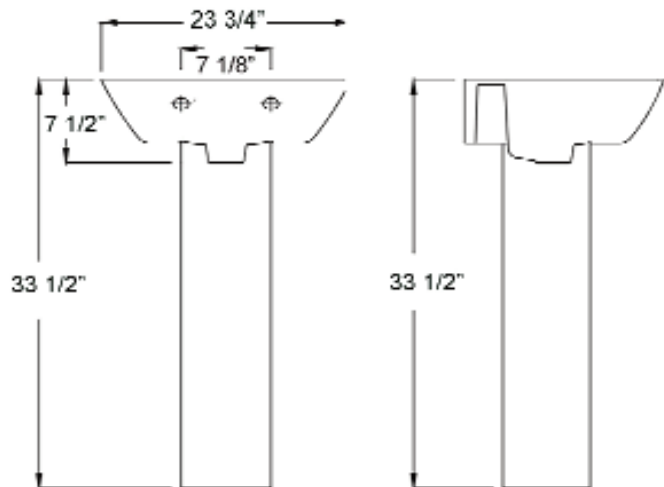

SUMMIT 600 PEDESTAL

Cat. No.
3-77X

Faucet not included

W: 23 3/4"
D: 16 3/4"
H: 33 1/2"

Features:

- ▶ Made of Vitreous China
- ▶ Available for 1 hole, 4" CC or 8" Widespread
- ▶ Overflow
- ▶ Can be Installed Using Toggle or Molly Bolts (not included)
- ▶ Simplify installation with Hangers (pair) or Bracket (one), to be purchased separately.

Colors:

WH White

Compliance Certification

Meets or exceeds the following specifications: ASME A112.19.2 2008 (and CSA B45.1-08 for ceramic plumbing fixtures).

Interior Dimensions:

| | |
|---------------------|---------------------|
| Basin Interior: | 22-1/4"W x 11 1/2"D |
| Basin Depth: | 5-5/8" |
| Mount bolts height: | 31-1/4" |
| Mount holes cc: | 7-1/8" |

Dimensions of fixture are nominal and may vary within the range of tolerances established by ASME Standard A112.19.2-2008. Dimensions and specifications subject to change without notice.