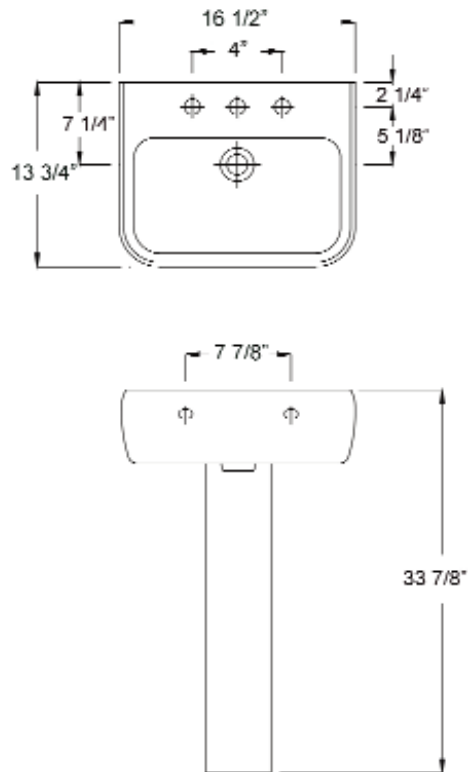

# METROPOLITAN 420 PEDESTAL LAVATORY

Cat. No.  
3-93X

Faucet not included

W: 16-1/2"  
D: 13-3/4"  
H: 33-7/8"

## Interior Dimensions:

Basin Interior: 14-1/8" x 7-5/8"  
Basin Depth: 5-1/2"  
Mount bolts height: 32"  
Mount holes cc: 7-7/8"  
Faucet and spout holes: 1-3/8"

## Features:

- ▶ Made of Vitreous China
- ▶ Available for 1 hole or 4" CC
- ▶ Overflow
- ▶ Can be Installed Using Toggle or Molly Bolts (not included)
- ▶ Simplify installation with Hangers (pair) or Bracket (one), to be purchased separately.

## Compliance Certification

Meets or exceeds the following specifications: ASME A112.19.2 2008 (and CSA B45.1-08 for ceramic plumbing fixtures).

Dimensions of fixture are nominal and may vary within the range of tolerances established by ASME Standard A112.19.2-2008. Dimensions and specifications subject to change without notice.