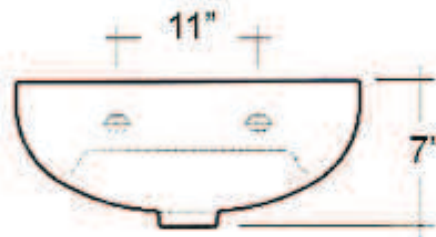

COMPACT WALL HUNG BASIN 22"

Cat. No.
4-54X

Features:

- ▶ Made of Vitreous China
- ▶ Available with 1 hole, 4"cc or 8" widespread
- ▶ Overflow is provided

Colors:

WH White

Meets or exceeds the following specifications: ASME A112.19.2 2008 and CSA B45.1-08 for ceramic plumbing fixtures.

W: 21-1/2"
D: 16-1/2"
H: 7"

Interior Dimensions:

Basin Interior: 17 1/2" x 9 3/4"
BasinDepth: 6 1/2"
Mount holes cc: 11"

Dimensions of fixture are nominal and may vary within the range of tolerances established by ANSI Standard A112.19.2. Dimensions and specifications subject to change without notice.