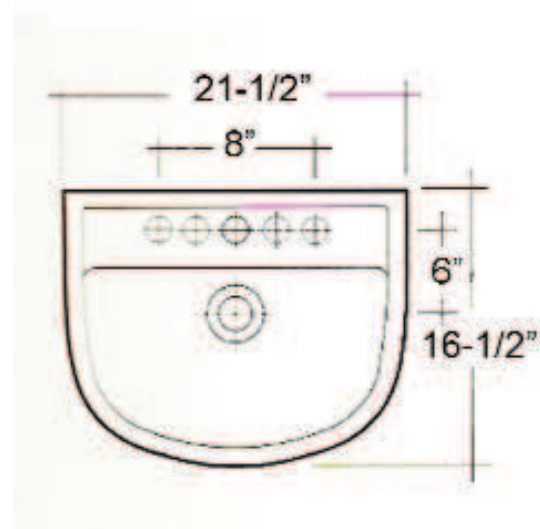

COMPACT WALL HUNG BASIN 22"

Cat. No.
4-54X

Features:

- ▶ Made of Vitreous China
- ▶ Available with 1 hole, 4"cc or 8" widespread
- ▶ Overflow is provided

Colors:

WH White

Meets or exceeds the following specifications: ASME A112.19.2 2008 and CSA B45.1-08 for ceramic plumbing fixtures.

W: 21-1/2"
D: 16-1/2"
H: 7"

Interior Dimensions:

Basin Interior: 17 1/2" x 9 3/4"
BasinDepth: 6 1/2"
Mount holes cc: 11"

Dimensions of fixture are nominal and may vary within the range of tolerances established by ANSI Standard A112.19.2. Dimensions and specifications subject to change without notice.