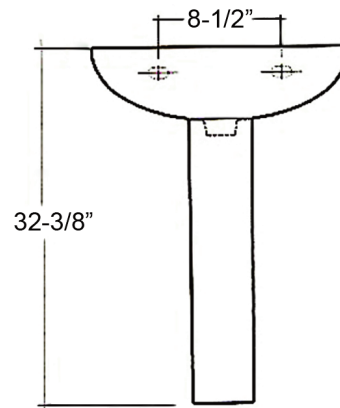

COMPACT PEDESTAL LAVATORY

Cat. No.
3-53X

Faucet not included

W: 17-3/4"
D: 14-1/4"
H: 32-3/8"

Column: 26-1/4"L x 6"W x 5-7/8"D

Interior Dimensions:

Basin Interior: 15-3/8"W x 8-1/2"D
Basin Depth: 5-5/8"
Mount bolts height: 29-1/4"
Mount holes cc: 8-1/2"

Features:

- ▶ Made of Vitreous China
- ▶ Available for 1-hole, 4" CC or 8" Widespread
- ▶ Overflow
- ▶ Can be Installed Using Toggle or Molly Bolts (not included)
- ▶ Simplify installation with Hangers (pair) or Bracket (one), to be purchased separately.

Colors:

WH White

Compliance Certification

Meets or exceeds the following specifications: ASME A112.19.2 2008 (and CSA B45.1-08 for ceramic plumbing fixtures).

Dimensions of fixture are nominal and may vary within the range of tolerances established by ASME Standard A112.19.2-2008. Dimensions and specifications subject to change without notice.