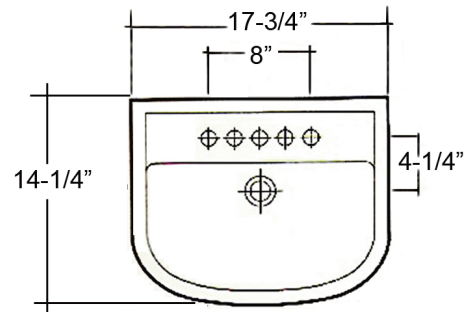

COMPACT PEDESTAL LAVATORY

Cat. No.
3-53X

Faucet not included

W: 17-3/4"
D: 14-1/4"
H: 32-3/8"

Column: 26-1/4"L x 6"W x 5-7/8"D

Interior Dimensions:

Basin Interior: 15-3/8"W x 8-1/2"D
Basin Depth: 5-5/8"
Mount bolts height: 29-1/4"
Mount holes cc: 8-1/2"

Features:

- ▶ Made of Vitreous China
- ▶ Available for 1-hole, 4" CC or 8" Widespread
- ▶ Overflow
- ▶ Can be Installed Using Toggle or Molly Bolts (not included)
- ▶ Simplify installation with Hangers (pair) or Bracket (one), to be purchased separately.

Colors:

WH White

Compliance Certification

Meets or exceeds the following specifications: ASME A112.19.2 2008 (and CSA B45.1-08 for ceramic plumbing fixtures).

Dimensions of fixture are nominal and may vary within the range of tolerances established by ASME Standard A112.19.2-2008. Dimensions and specifications subject to change without notice.