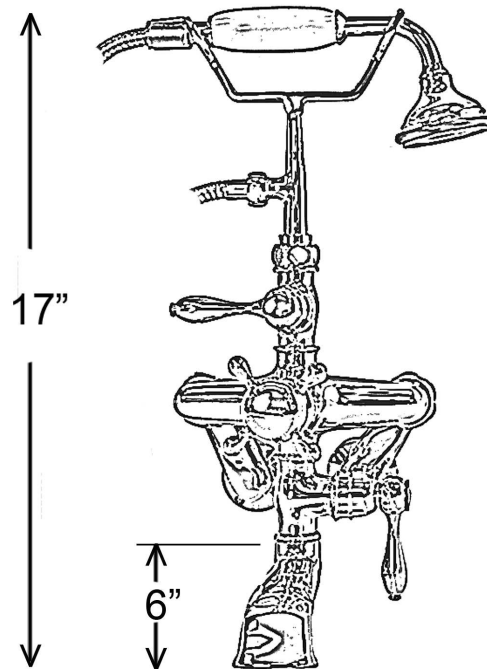

THERMOSTATIC TUB FILLER WITH HANDSHOWER

Cat. No.
7393

Features:

- ▶ Solid Brass Construction
- ▶ Thermostatic Temperature Control within 1°C
- ▶ Temperature Stop
- ▶ Central Temperature Dial
- ▶ Anti-syphon system
- ▶ Extends 8 1/2" from wall
- ▶ Telephone Style Hand Shower with backflow preventor
- ▶ Swing Arm Couplers Included
- ▶ 5" Handshower Hose
- ▶ Available in 4 finishes

Finishes:

- CP** Polished Chrome
- BP** Polished Brass
- SN** Brushed Nickel
- ORB** Oil Rubbed Bronze

Dimensions are nominal and may vary. Dimensions and specifications subject to change without notice.