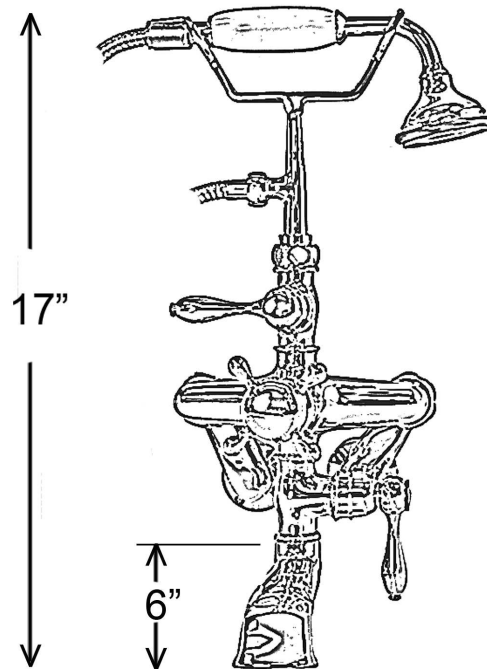

THERMOSTATIC TUB FILLER WITH HANDSHOWER

Cat. No.
7410

Features:

- ▶ Solid Brass Construction
- ▶ Thermostatic Temperature Control within 1°C
- ▶ Temperature Stop
- ▶ Central Temperature Dial
- ▶ Anti-syphon system
- ▶ Extends 8 1/2" from wall
- ▶ Telephone Style Hand Shower with backflow preventor
- ▶ Swing Arm Couplers Included
- ▶ 5" Handshower Hose
- ▶ Available in 3 finishes

Finishes:

- CP** Polished Chrome
- SN** Brushed Nickel
- ORB** Oil Rubbed Bronze

Dimensions are nominal and may vary. Dimensions and specifications subject to change without notice.