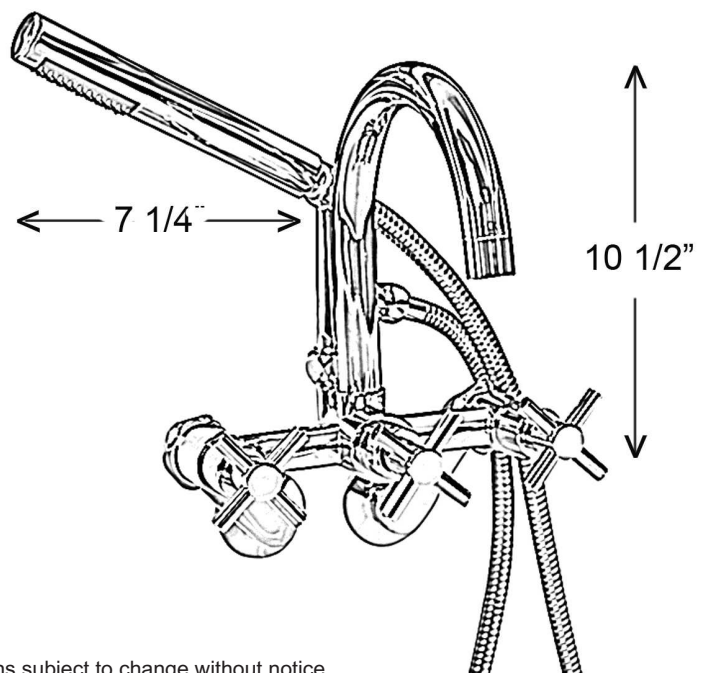

TUB WALL MOUNT FILLER WITH HANDSHOWER

Cat. No.
7088

Features:

- ▶ Solid Brass Construction
- ▶ 1/4" Turn Ceramic Disc Cartridges
- ▶ Gooseneck Spout
- ▶ Wand Style Hand Shower
- ▶ Couplers Included
- ▶ 7" Centers
- ▶ Swing arm couplers (4501) can be purchased separately to convert to adjustable centers
- ▶ 5" Handshower Hose
- ▶ Vacuum Breaker for Handshower Sold Separately (7799)
- ▶ Available in 3 finishes
- ▶ Spout reach is 6 1/2"

Finishes:

- CP** Polished Chrome
- SN** Brushed Nickel
- ORB** Oil Rubbed Bronze

Dimensions are nominal and may vary. Dimensions and specifications subject to change without notice.