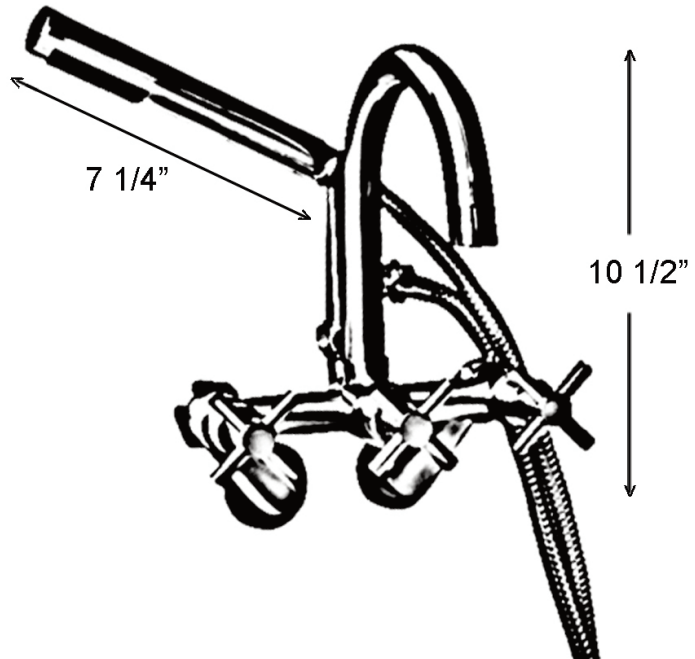

# TUB WALL MOUNT FILLER WITH HANDSHOWER

Cat. No.  
7082

Front to back: 10"  
Tip of spout to center of handle: 4"

## Features:

- ▶ Solid Brass Construction
- ▶ 1/4" Turn Ceramic Disc Cartridges
- ▶ Gooseneck Spout Reach is 6-1/2"
- ▶ Spout Flow Rate 7.5 GPM
- ▶ Wand Style Hand Shower
- ▶ Handshower Flow Rate 2.5 GPM
- ▶ 5" Handshower Hose
- ▶ Swing Arm Couplers Included Making Centers Adjustable
- ▶ Available in 3 finishes

## Finishes:

- CP** Polished Chrome
- BN** Brushed Nickel
- ORB** Oil Rubbed Bronze

Dimensions are nominal and may vary. Dimensions and specifications subject to change without notice.