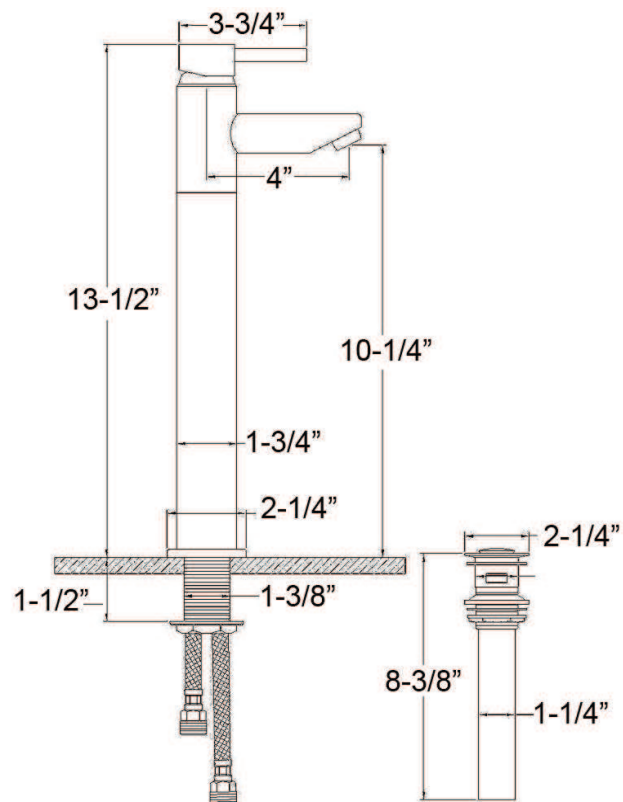

**BERGOM
SINGLE HANDLE
VESSEL FAUCET**

Cat. No.
I933

Height: 13-1/2"

Spout reach: 4"

Cleaning and Care Instructions

- We recommend you wipe your faucets dry after every use. This will prevent accumulation of mineral deposits left when water evaporates. Use a soft cloth for wiping all surfaces.
- Avoid harsh and abrasive cleaners on all faucet surfaces. Use only a soft, damp cloth with mild liquid soap to clean the finished surfaces of all faucets.
- Do not use plumber's putty or detergents with Lacquered Brass or Supercoat Brass finishes.

Features:

- ▶ All brass construction
- ▶ One hole installation
- ▶ Height to aerator is 10-1/4"
- ▶ Diameter measures 2-1/4" base x 1-3/4" top
- ▶ 1-1/2" maximum deck thickness
- ▶ Includes pop-up drain with overflow
- ▶ Available in 3 finishes

Finishes:

- CP** Chrome
- BN** Brushed Nickel
- ORB** Oil Rubbed Bronze

Dimensions of fixture are nominal and may vary. Dimensions and specifications subject to change without notice.