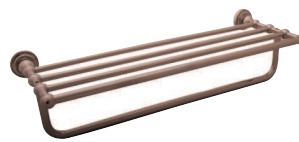

**Finishes**

**CP** Chrome  
**PB** Polished Brass  
**BN** Brushed Nickel

**NEVELYN  
 ACCESSORIES**

L: 6 1/8"  
 W: 3"  
 H: 5 1/2"

ITPH2120  
 Nevelyn Toilet Paper Holder

L: 6 1/2"  
 W: 5 1/8"  
 H: 15"

ITBH2120  
 Nevelyn Toilet Brush Holder

L: 2 7/8"  
 W: 2 7/8"  
 H: 3"

IDRH2120  
 Nevelyn Double Robe Hook

L: 24"  
 W: 9"  
 H: 5 1/2"

ITRK2120  
 Nevelyn Towel Rack

L: 7"  
 W: 2 3/4"  
 H: 2 1/4"

ITR2120  
 Nevelyn Towel Ring

L: 7 1/4"  
 W: 4"  
 H: 2 1/4"

ISD2120  
 Nevelyn Soap Dish

L: 23 5/8"  
 W: 5 1/2"  
 H: 3 1/2"

IGS2120  
 Nevelyn Glass Shelf

**Cleaning and Care Instructions:**  
 We recommend you wipe your accessories dry after every use. This will prevent accumulation of mineral deposits left when water evaporates. Use a soft cloth for wiping all surfaces. Avoid harsh and abrasive cleaners on all surfaces. Use only a soft, damp cloth with mild liquid soap to clean the finished surfaces of all accessories, including coated polished brass, gold, brushed nickel, etc.