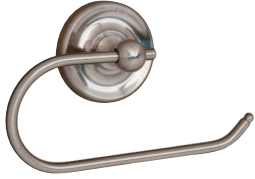

**Finishes**

- CP Chrome
- SN Satin Nickel
- ORB Oil Rubbed Bronze

**ALVARADO  
ACCESSORIES**

L: 6 3/4"  
W: 2"  
H: 4 3/8"

ITPR2130  
Alvarado Toilet Paper Ring

L: 20 1/2"  
W: 2 5/8"  
H: 2 5/8"

ITB2130-18  
Alvarado, 18", Towel Bar

L: 2 1/4"  
W: 2 1/4"  
H: 2 5/8"

IDRH2130  
Alvarado Double Robe Hook

L: 26 5/8"  
W: 2 5/8"  
H: 2 5/8"

ITB2130-24  
Alvarado, 24", Towel Bar

L: 6 1/4"  
W: 2"  
H: 2 5/8"

ITR2130  
Alvarado Towel Ring

L: 32 1/2"  
W: 2 5/8"  
H: 2 5/8"

ITB2130-30  
Alvarado, 30", Towel Bar

**Cleaning and Care Instructions:**

We recommend you wipe your accessories dry after every use. This will prevent accumulation of mineral deposits left when water evaporates. Use a soft cloth for wiping all surfaces. Avoid harsh and abrasive cleaners on all surfaces. Use only a soft, damp cloth with mild liquid soap to clean the finished surfaces of all accessories, including coated polished brass, gold, brushed nickel, etc.