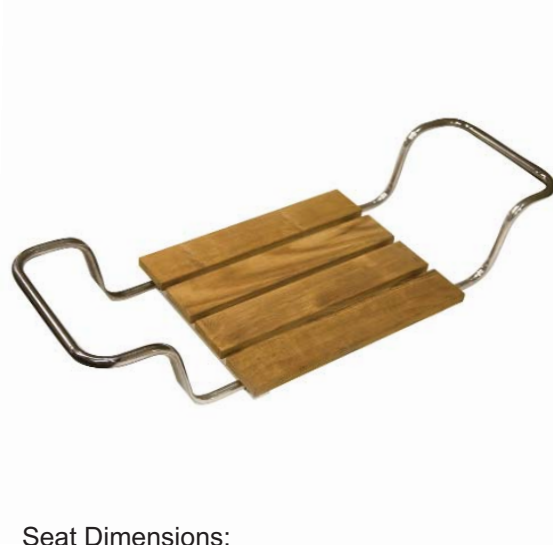

15" SLATTED SHOWER SEAT

Cat. No.
ISS171

Seat Dimensions:

Width: 15"
Depth: 12-1/2"
Overall Height: 8"

Features:

- ▶ Natural Teak wood seat
- ▶ Stainless steel arms
- ▶ Rustproof stainless steel screws
- ▶ Arms adjust from 27-1/2" to 33-1/2" to fit most tubs
- ▶ White arm protectors included
- ▶ Maximum weight capacity is 250 lb.