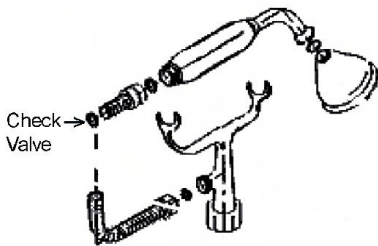

# TUB RIM MOUNT FILLER WITH HANDSHOWER

Cat. No.  
4603

6" Elbow Mounts

## Features:

- ▶ Brass construction
- ▶ Elephant spout length is 5"
- ▶ Spout flow rate is 3.70 GPM
- ▶ Available with metal cross handles (**4603-MC**) or metal lever handles in 2 different styles (**4603-ML, 4603-ML2**)
- ▶ Metal cross handles feature "H" and "C" for hot and cold
- ▶ Metal telephone style hand shower with cradle and hose
- ▶ Handshower flow rate is 2.5 GPM
- ▶ Handshower includes backflow preventer
- ▶ 6" Elbow mounts included
- ▶ 7" Centers for deck mounting on acrylic or cast iron tubs
- ▶ 1/4 Turn ceramic disc cartridges
- ▶ To be used with straight bath supplies, **Part #5577**