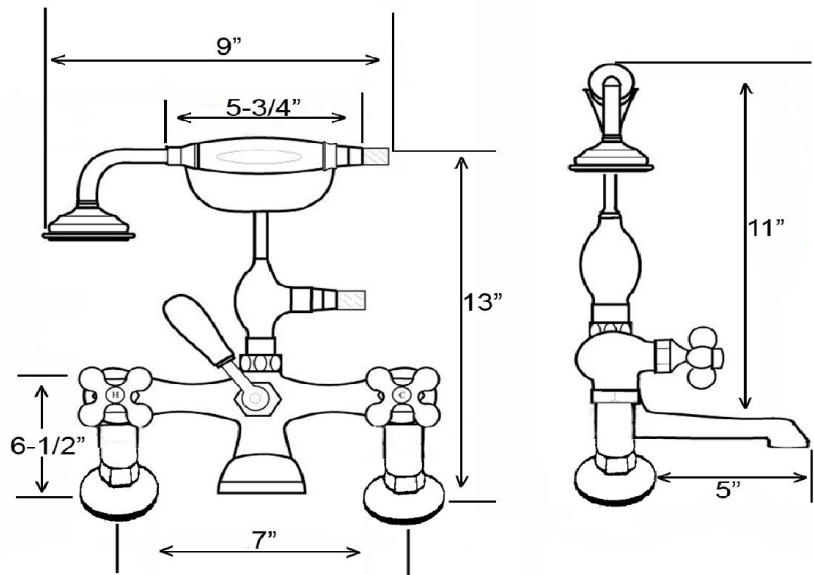

# TUB RIM MOUNT FILLER WITH HANDSHOWER

Cat. No.  
4603

6" Elbow Mounts

## Features:

- ▶ Brass construction
- ▶ Elephant spout length is 5"
- ▶ Spout flow rate is 3.70 GPM
- ▶ Available with metal cross handles (**4603-MC**) or metal lever handles in 2 different styles (**4603-ML, 4603-ML2**)
- ▶ Metal cross handles feature "H" and "C" for hot and cold
- ▶ Metal telephone style hand shower with cradle and hose
- ▶ Handshower flow rate is 2.5 GPM
- ▶ Handshower includes backflow preventer
- ▶ 6" Elbow mounts included
- ▶ 7" Centers for deck mounting on acrylic or cast iron tubs
- ▶ 1/4 Turn ceramic disc cartridges
- ▶ To be used with straight bath supplies, **Part #5577**

## Finishes:

<b>BP</b> Polished Brass	<b>PN</b> Polished Nickel
<b>CP</b> Polished Chrome	<b>ORB</b> Oil Rubbed Bronze
<b>SN</b> Brushed Nickel	

Dimensions are nominal and may vary. Dimensions and specifications subject to change without notice.