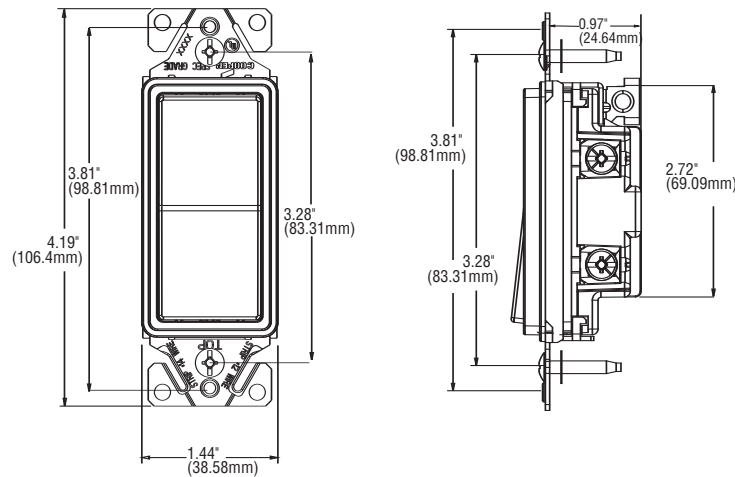

7500 Series Decorator Switch Line Ordering Information

Metal Strap – Side Wire and Push Wire					
Rating		Colors	Single-Pole	Catalog No.	
A	V/AC			Three-Way	Four-Way †
15	120/277	Almond, Light Almond, Black, Brown, Gray, Ivory, White	7501	7503	7504

Lighted – Metal Strap – Side Wire and Push Wire					
Rating		Colors	Single-Pole	Catalog No.	
A	V/AC			Three-Way	Four-Way
15	120/277	Almond, Light Almond, Ivory, White	7511	7513	7514

We offer an entire line of decorator products including GFCIs, combination switches, dimmers and receptacles.