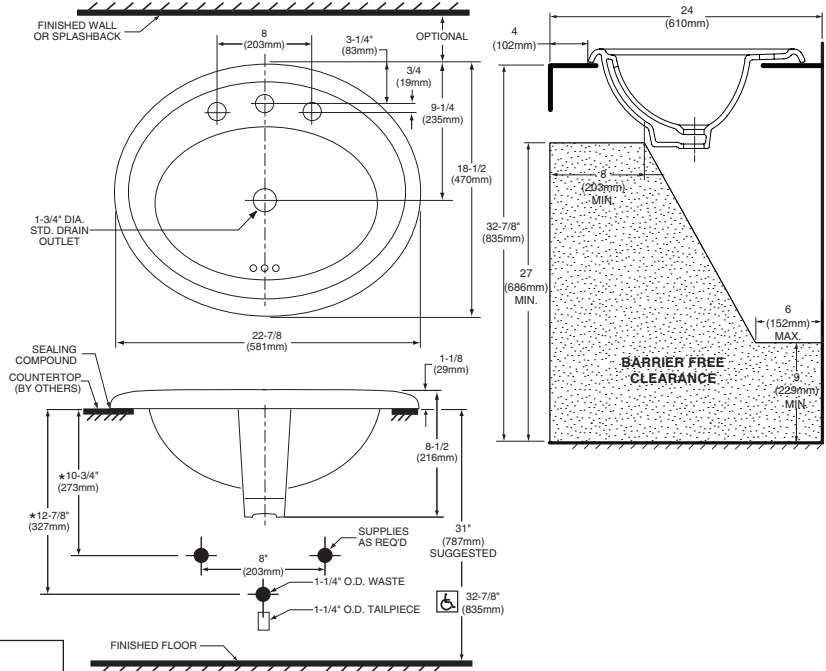

- 0293.004** Faucet holes on 4" (203mm) centers
- 0293.008** Faucet holes on 8" (102mm) centers (illustrated)

Nominal Dimensions:

22-7/8" x 18-1/2"
(581 x 470mm)

Bowl sizes:

15-3/4" (400mm) wide
11-1/4" (286mm) front to back
6-1/2" (159mm) deep

Compliance Specifications -
Meets or Exceeds the
Following Specifications:

- ASME A112.19.2M for Vitreous China Fixtures
- CAN/CSA B45 Series

To Be Specified:

- Color: White only
- Standard Collection Faucet: 8" spread faucet No. 2881
- Standard Collection Faucet: 4" spread faucet Nos. 2471, 2171, or 2071
- Faucet Finish: Chrome or Satin
- Supplies:
- 1-1/4" Trap:

MEETS THE AMERICAN DISABILITIES ACT GUIDELINES AND ANSI A117.1 ACCESSIBLE AND USABLE BUILDINGS AND FACILITIES - CHECK LOCAL CODES.

Install lavatory 864mm (34") from finished floor.
Lavatory installed 51mm (2") minimum from front edge of countertop provides 686mm (27") knee clearance area.

NOTES:

* DIMENSIONS SHOWN FOR LOCATION OF SUPPLIES AND "P" TRAP ARE SUGGESTED.
FOR COUNTERTOP CUTOUT AND INSTALLATION INSTRUCTIONS USE TEMPLATE SUPPLIED WITH SINK.
FITTINGS NOT INCLUDED WITH FIXTURES AND MUST BE ORDERED SEPARATELY.
SEALING COMPOUND SUPPLIED BY OTHERS.