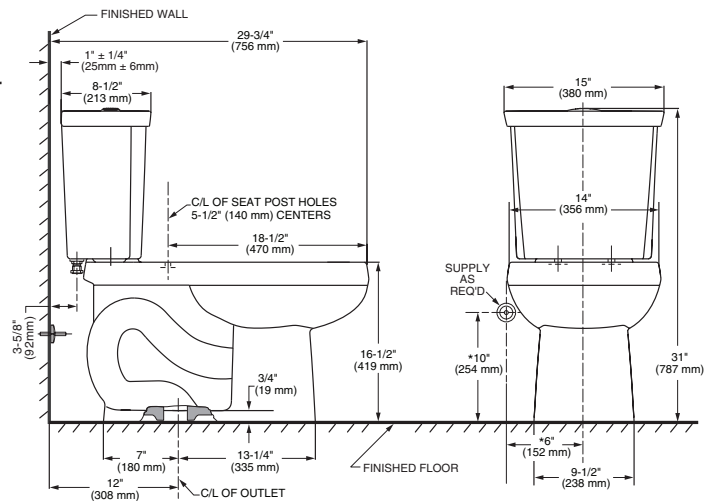

**CLEAN™ CADET®3 SIPHONIC DUAL FLUSH
RIGHT HEIGHT® ELONGATED COMPLETE TOILET**

- ❑ **3381.216**
 - Vitreous china
 - High efficiency, low consumption
 - Full Flush (6.0 Lpf/1.6 gpf)
 - Partial Flush (3.8 Lpf/1.0 gpf)
 - Elongated siphon action bowl with direct-fed jet
 - 16-1/2" Rim height for accessible applications
 - EverClean® surface inhibits the growth of stain and odor causing bacteria, mold and mildew on the surface
 - Meets EPA WaterSense® criteria
 - 305mm (12") rough-in
 - Fully glazed 2" Trapway
 - PowerWash® rim scrubs bowl with pressurized water every flush
 - Generous 9" x 8" water surface area
 - Features **No Tools Installation**. Everything needed for toilet installation is included and can be hand tightened
 - Chrome plated top mounted push button actuator
 - Sanitary bar on bowl
 - 2 color matched bolt caps
 - Color-matched plastic toilet seat and cover with EverClean® surface
 - Wax ring gasket with closet bolts
 - 100% factory flush tested
 - Lifetime warranty on chinaware, 10 year warranty on all mechanical parts, and 1 year warranty on seat

Nominal Dimensions:
756 x 380 x 787mm
(29-3/4" x 15" x 31")

- Compliance Certifications -
Meets or Exceeds the Following Specifications:**
- ASME A112.19.2-2008/CSA B45.1-08 for Vitreous China Fixtures
 - US EPA WaterSense® Specification for HET's

NOTES:
THIS COMBINATION IS DESIGNED TO ROUGH-IN AT A MINIMUM DIMENSION OF 305MM (12") FROM FINISHED WALL TO C/L OF OUTLET. * DIMENSION SHOWN FOR LOCATION OF SUPPLY IS SUGGESTED. SUPPLY NOT INCLUDED WITH FIXTURE AND MUST BE ORDERED SEPARATELY.

IMPORTANT: Dimensions of fixtures are nominal and may vary within the range of tolerance established by ANSI Standard A112.19.2. These measurements are subject to change or cancellation. No responsibility is assumed for use of superseded or voided pages.