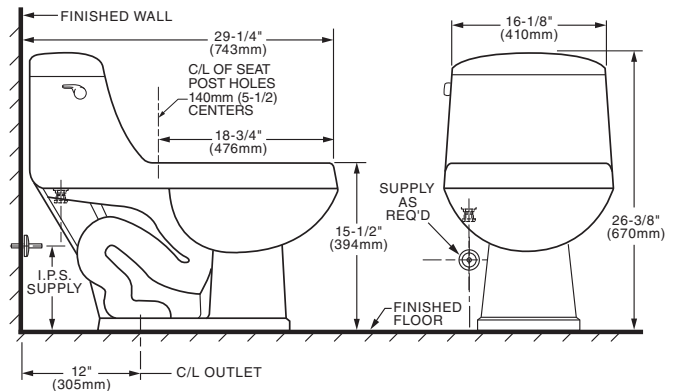

FAIRFIELD™ ELONGATED ONE-PIECE TOILET WITH SEAT

2862.056

- Vitreous china
- Low-consumption (6.0 Lpf/1.6 gpf)
- Low-profile, one-piece toilet
- Elongated siphon action bowl
- 3" flush valve
- Pilot fill valve
- Includes color-matched solid plastic seat and cover
- 2" trapway
- Polished chrome, side mounted actuator
- Two color-matched bolt caps

Nominal Dimensions:

743 x 410 x 670mm
(29-1/4" x 16-1/8" x 26-3/8")

Fixture only, supply by others

Compliance Certifications -

Meets or Exceeds the Following Specifications:

- ASME A112.19.2M for Vitreous China Fixtures - includes Flush Performance, Ball Pass Diameter, Trap Seal Depth and all Dimensions
- cUPC Certified

To Be Specified:

- Color:
 - White
- Supply with Stop:

NOTES:

THIS TOILET IS DESIGNED TO ROUGH-IN AT A MINIMUM DIMENSION OF 305MM (12") FROM FINISHED WALL TO C/L OF OUTLET. SUPPLY NOT INCLUDED WITH FIXTURE AND MUST BE ORDERED SEPARATELY.
* DIMENSION SHOWN FOR LOCATION OF SUPPLY IS SUGGESTED.

IMPORTANT: Dimensions of fixtures are nominal and may vary within the range of tolerance established by ANSI Standard A112.19.2. These measurements are subject to change or cancellation. No responsibility is assumed for use of superseded or voided pages.