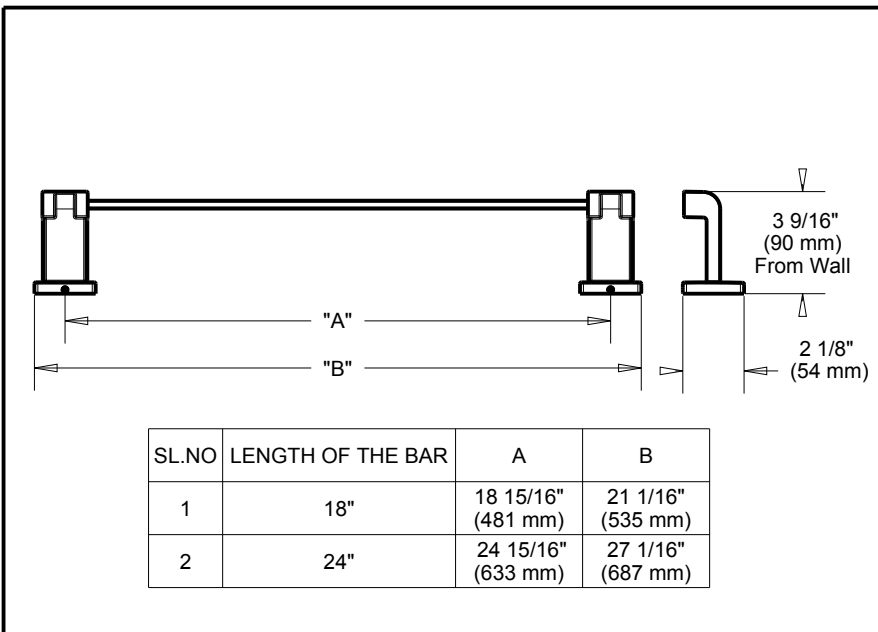

DELTA[®]

ACCESSORIES

- Ara™ Bath Collection
- Towel Bar

Submitted Model No.: _____

Specific Features: _____

STANDARD SPECIFICATIONS:

- Wood blocking is preferable behind all wall surfaces. If wood blocking is not available, the following fasteners are suggested: Tile/Masonry-Plastic or lead Anchors Plaster/drywall-Toggle bolts.
- Mounting hardware and mounting template included with product.