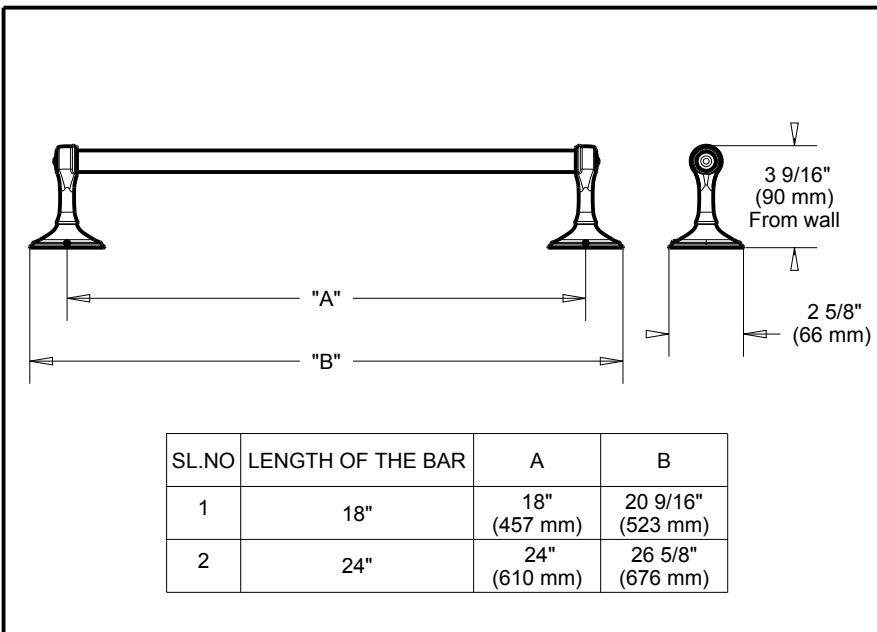

DELTA[®]

ACCESSORIES

- Somerset™ Bath Collection
- Towel Bar

Submitted Model No.: _____

Specific Features: _____

STANDARD SPECIFICATIONS:

- Wood blocking is preferable behind all wall surfaces. If wood blocking is not available, the following fasteners are suggested: Tile/Masonry-Plastic or lead Anchors Plaster/drywall-Toggle bolts.
- Mounting hardware and mounting template included with product.