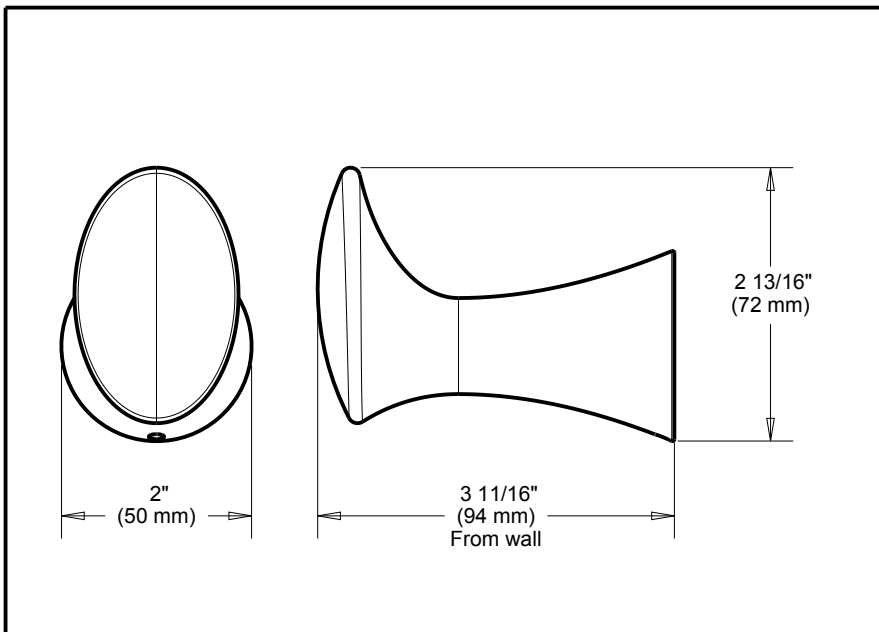

DELTA[®]

ACCESSORIES

- Lahara™ Bath Collection
- Robe Hook

Submitted Model No.: _____

Specific Features: _____

STANDARD SPECIFICATIONS:

- Wood blocking is preferable behind all wall surfaces. If wood blocking is not available, the following fasteners are suggested: Tile/Masonry-Plastic or lead Anchors Plaster/drywall-Toggle bolts.
- Mounting hardware and mounting template included with product.