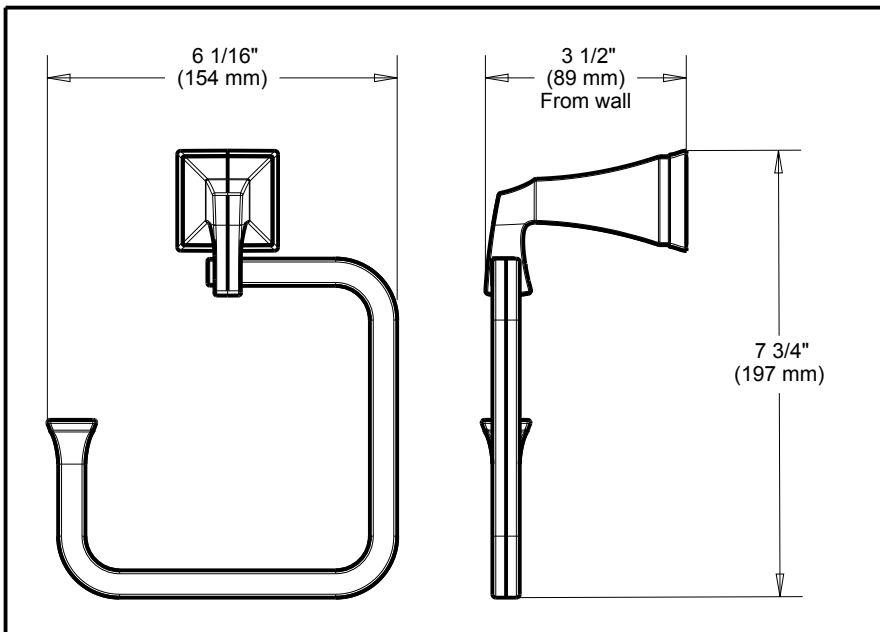

# DELTA<sup>®</sup> ACCESSORIES

- Dryden™ Bath Collection
- Towel Ring

Submitted Model No.: \_\_\_\_\_

Specific Features: \_\_\_\_\_

### STANDARD SPECIFICATIONS:

- Wood blocking is preferable behind all wall surfaces. If wood blocking is not available, the following fasteners are suggested: Tile/Masonry-Plastic or lead Anchors Plaster/drywall-Toggle bolts.
- Mounting hardware and mounting template included with product.