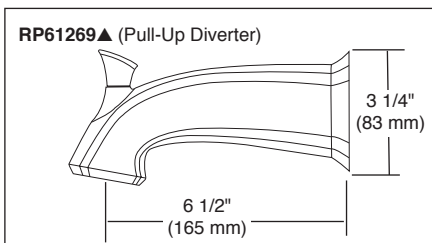

▲ Designate Proper Finish Suffix