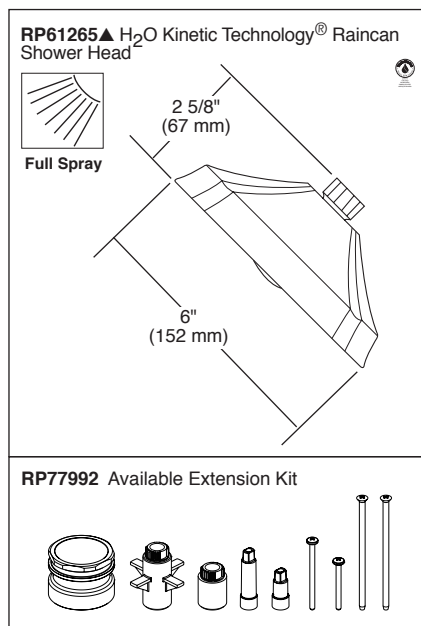

Delta reserves the right (1) to make changes in specifications and materials, and (2) to change or discontinue models, both without notice or obligation. Dimensions are for reference only. See current full-line price book or www.deltafaucet.com for finish options and product availability.

Delta Faucet Company

55 E. 111th Street, Indianapolis, Indiana 46280
350 South Edgeware Road, St. Thomas, ON N5P 4L1
© 2018 Delta Faucet Company