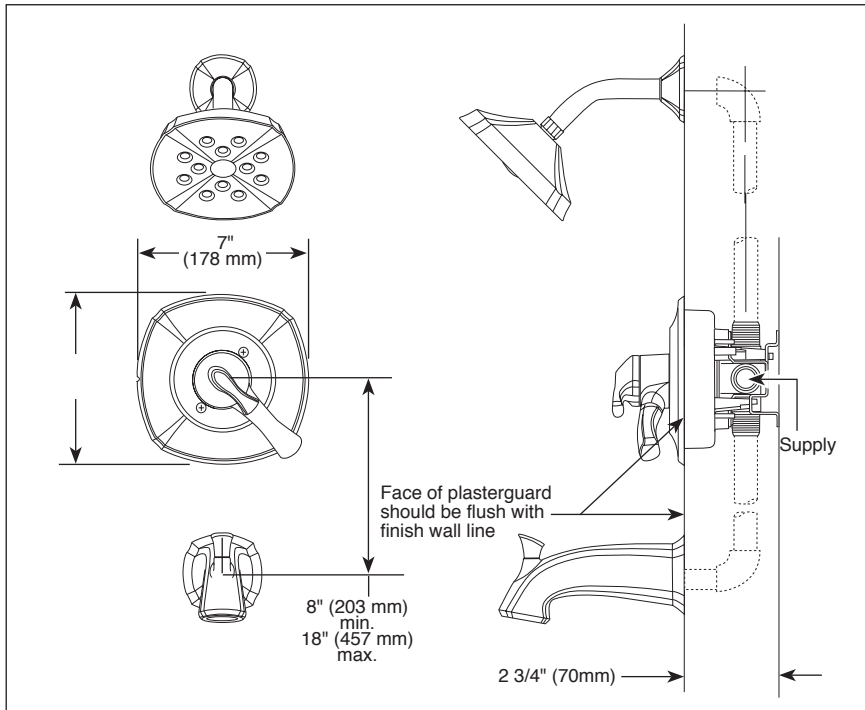

see what Delta can do™

TUB AND SHOWER FAUCET TRIM

- Addison™ Bath Collection
- Valve Only (T17092 Series)
- Shower Only (T17292 Series)
- Tub/Shower (T17492 Series)

Submitted Model No.: _____

Specific Features: _____

FEATURES:

- Monitor® 17 Series pressure balanced bath mixing valve trim
- H₂Okinetic® Technology shower head

STANDARD SPECIFICATIONS:

- Maintains a balanced pressure of hot and cold water even when a valve is turned on or off elsewhere in the system
- For use with MultiChoice® Universal rough valve body (R10000 Series)
- Back-to-back installation capability
- Solid brass forged body
- Lever volume control handle; temperature adjustment dial
- Field adjustable to limit handle rotation into hot water zone
- Maximum dial rotation adjustable between 90° and 180°
- All parts replaceable from the front of the valve
- Maximum 1.75 gpm @ 80 psi, 6.6 L/min @ 550 kPa
- Tub port maximum flow rate 6.2 gpm @ 60 psi with R10000-UNBX
- Shower arm overall horizontal length = 5 1/2" (138 mm), including threaded ends
- Stem extension kit RP77992 can be ordered to allow for an additional 1 3/4" wall thickness. RP77992 ships with chrome escutcheon screws. For special finishes also order RP12630 escutcheon screws in desired finish.

COMPLIES WITH:

- ASME A112.18.1 / CSA B125.1
- ASSE 1016
- Indicates compliance to ICC/ANSI A117.1 - Valve control only
- EPA WaterSense®

▲ Designate Proper Finish Suffix

Delta reserves the right (1) to make changes in specifications and materials, and (2) to change or discontinue models, both without notice or obligation. Dimensions are for reference only. See current full-line price book or www.deltafaucet.com for finish options and product availability.