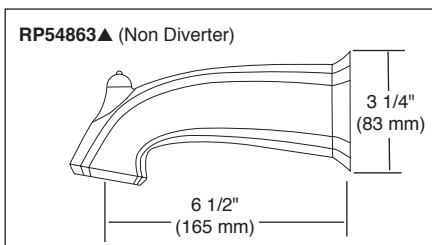

▲ Designate Proper Finish Suffix