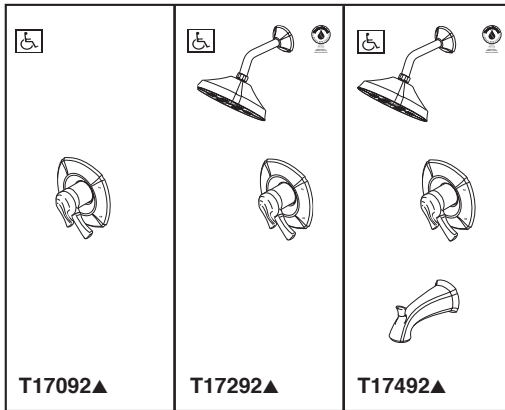

see what Delta can do™

TUB AND SHOWER FAUCET TRIM

- Addison™ Bath Collection
- Valve Only (T17092 Series)
- Shower Only (T17292 Series)
- Tub/Shower (T17492 Series)

Submitted Model No.: _____

Specific Features: _____

FEATURES:

- Monitor® 17 Series pressure balanced bath mixing valve trim
- H₂Okinetic® Technology shower head

STANDARD SPECIFICATIONS:

- Maintains a balanced pressure of hot and cold water even when a valve is turned on or off elsewhere in the system
- For use with MultiChoice® Universal rough valve body (R10000 Series)
- Back-to-back installation capability
- Solid brass forged body
- Lever volume control handle; temperature adjustment dial
- Field adjustable to limit handle rotation into hot water zone
- Maximum dial rotation adjustable between 90° and 180°
- All parts replaceable from the front of the valve
- Maximum 1.75 gpm @ 80 psi, 6.6 L/min @ 550 kPa
- Tub port maximum flow rate 6.2 gpm @ 60 psi with R10000-UNBX
- Shower arm overall horizontal length = 5 1/2" (138 mm), including threaded ends
- Stem extension kit RP77992 can be ordered to allow for an additional 1 3/4" wall thickness. RP77992 ships with chrome escutcheon screws. For special finishes also order RP12630 escutcheon screws in desired finish.