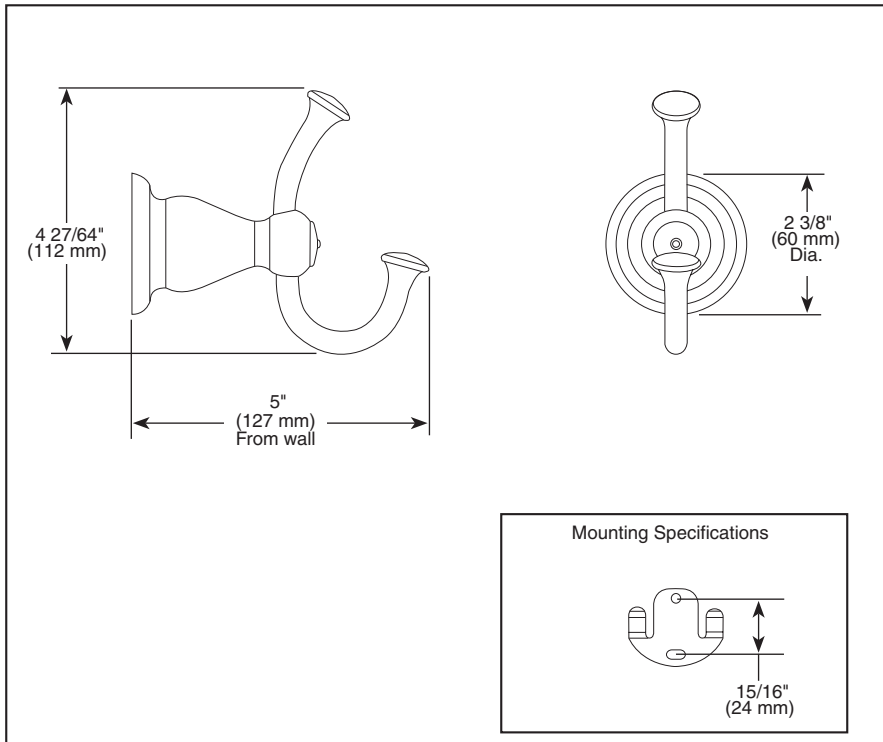

Submitted Model No.: _____
 Specific Features: _____

▲ Designate Proper Finish Suffix

ACCESSORIES

- Leland® Bath Collection
- Robe Hook

STANDARD SPECIFICATIONS:

- Wood blocking is preferable behind all wall surfaces. If wood blocking is not available, the following fasteners are suggested: Tile/Masonry-Plastic Anchors, Plaster/Drywall-Toggle bolts.
- Mounting hardware included with product.