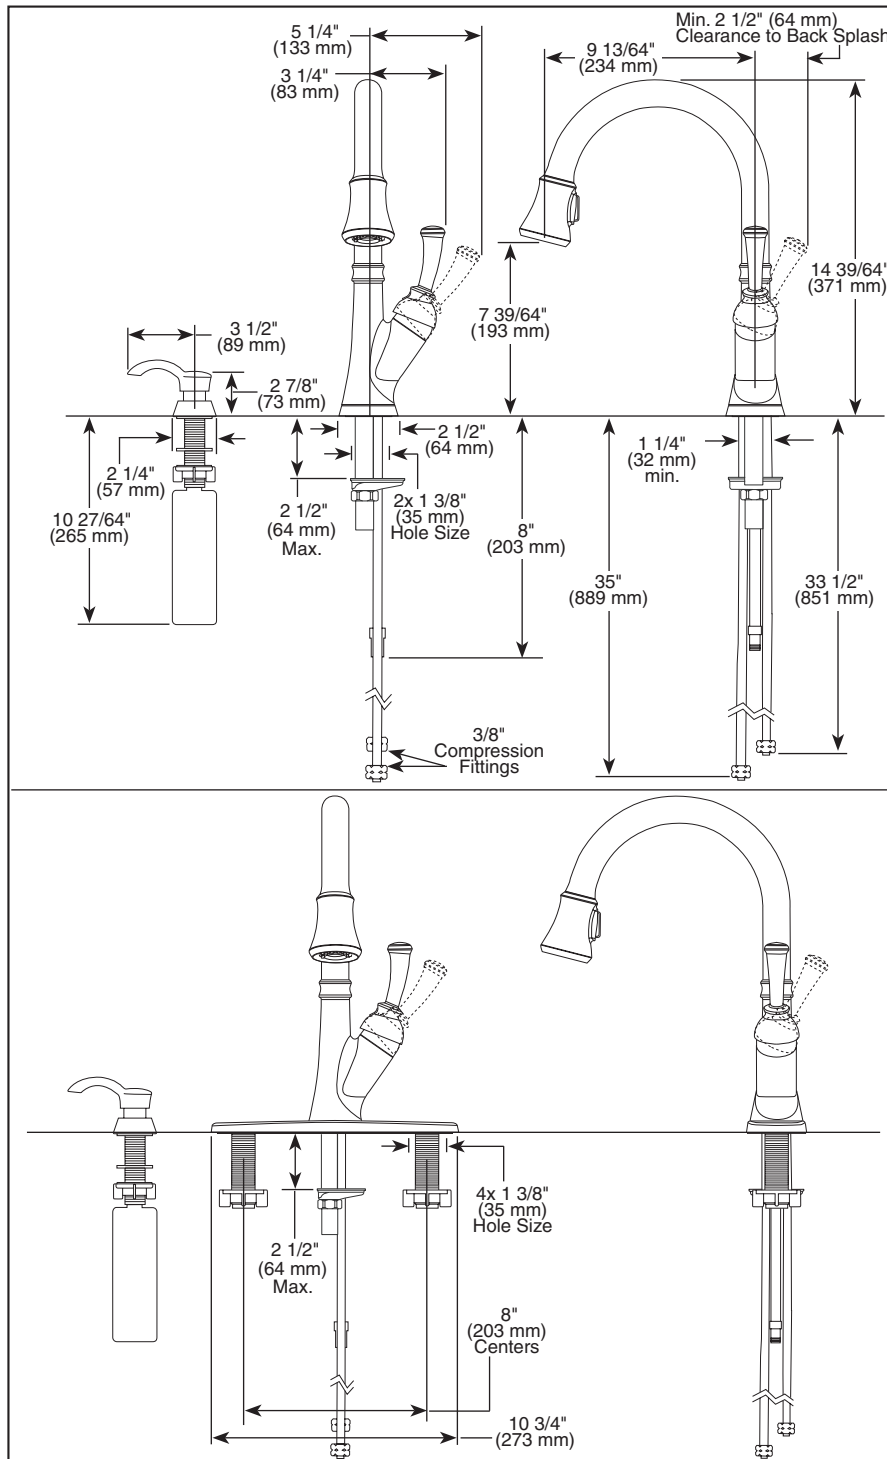

19949-SD-DST

Submitted Model No.: _____

Specific Features: _____

KITCHEN FAUCETS

- Savile™ Pull-Down Collection
- Single Handle Deck Mount
- 2 or 4 Hole Sink Applications
- Soap Dispenser
- Diamond Seal® Technology
- Integrated Supply Tubes

STANDARD SPECIFICATIONS:

- Centermount or 8" (203 mm) centers with 10 3/4" (273 mm) escutcheon.
- 14 39/64" (371 mm) high, 9 13/64" (234 mm) long, spout swings 360°.
- Lever handle. Control mechanism is the diamond embedded ceramic disc cartridge.
- Control shall return to neutral position when faucet is turned off.
- Touch-Clean® 2 function (stream/spray) sprayhead.
- Quick Snap® connect hoses.
- Magnetic docking system secures sprayer to spout.
- Pull-down wand operates in an aerated or spray mode via an ergonomic toggle diverter.
- Red/blue graphics on handle button to indicate hot/cold temperature.
- Integral double check valves in sprayer assembly.
- Hose lead to aid installation.
- Mounting wrench to assist in tightening mounting nut securely.
- Hose travels inside mounting shank so it will not interfere with deck edges.
- Keyed trim ring and escutcheon to help alignment and aid installation.
- 3/8" O.D. straight, staggered PEX supply tubes, 33 1/2" (851 mm) and 35" (889 mm).