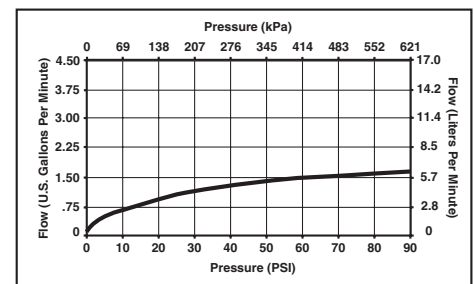

COMPLIES WITH:

- ASME A112.18.1 / CSA B125.1
- ASME A112.18.6
- Indicates compliance to ICC/ANSI A117.1
- Verified compliant with .25% weighted average Pb content regulations.