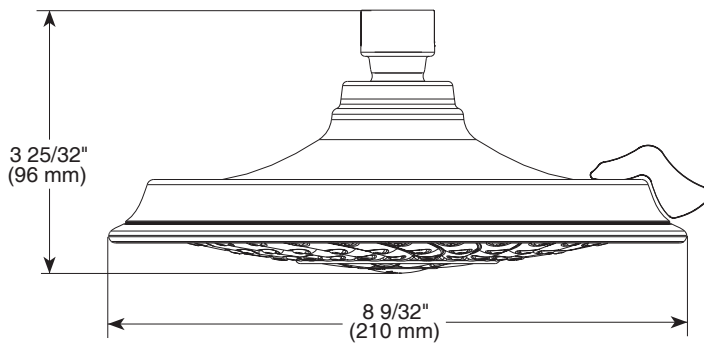

75354 ▲

Submitted Model No.: _____

Specific Features: _____

75354 ▲ 2.0 GPM

-  H₂Okinetic™ Spray
-  Full Spray
-  Pause

▲ Designate proper finish suffix

Delta reserves the right (1) to make changes in specifications and materials, and (2) to change or discontinue models, both without notice or obligation. Dimensions are for reference only. See current full-line price book or www.specselect.com for finish options and product availability.

DSP-B-75354 Rev.A

SHOWERHEAD

- H₂Okinetic™ Technology showerhead
- Touch-Clean® nozzles

STANDARD SPECIFICATIONS:

- ABS showerhead with three settings – not a positive shut-off.
- Standard 1/2" pipe fitting.
- Easy-turn spray dial.
- 2.0 gpm @ 80 psi (7.6 L/min @ 552 kPa).