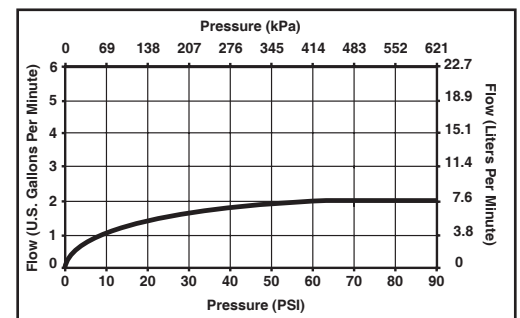

COMPLIES WITH

- ASME A112.18.1/CSA B125.1

55 E. 111th Street, Indianapolis, Indiana 46280
350 South Edgeware Road, St. Thomas, Ontario Canada N5P 4L1
© 2012 Masco Corporation of Indiana