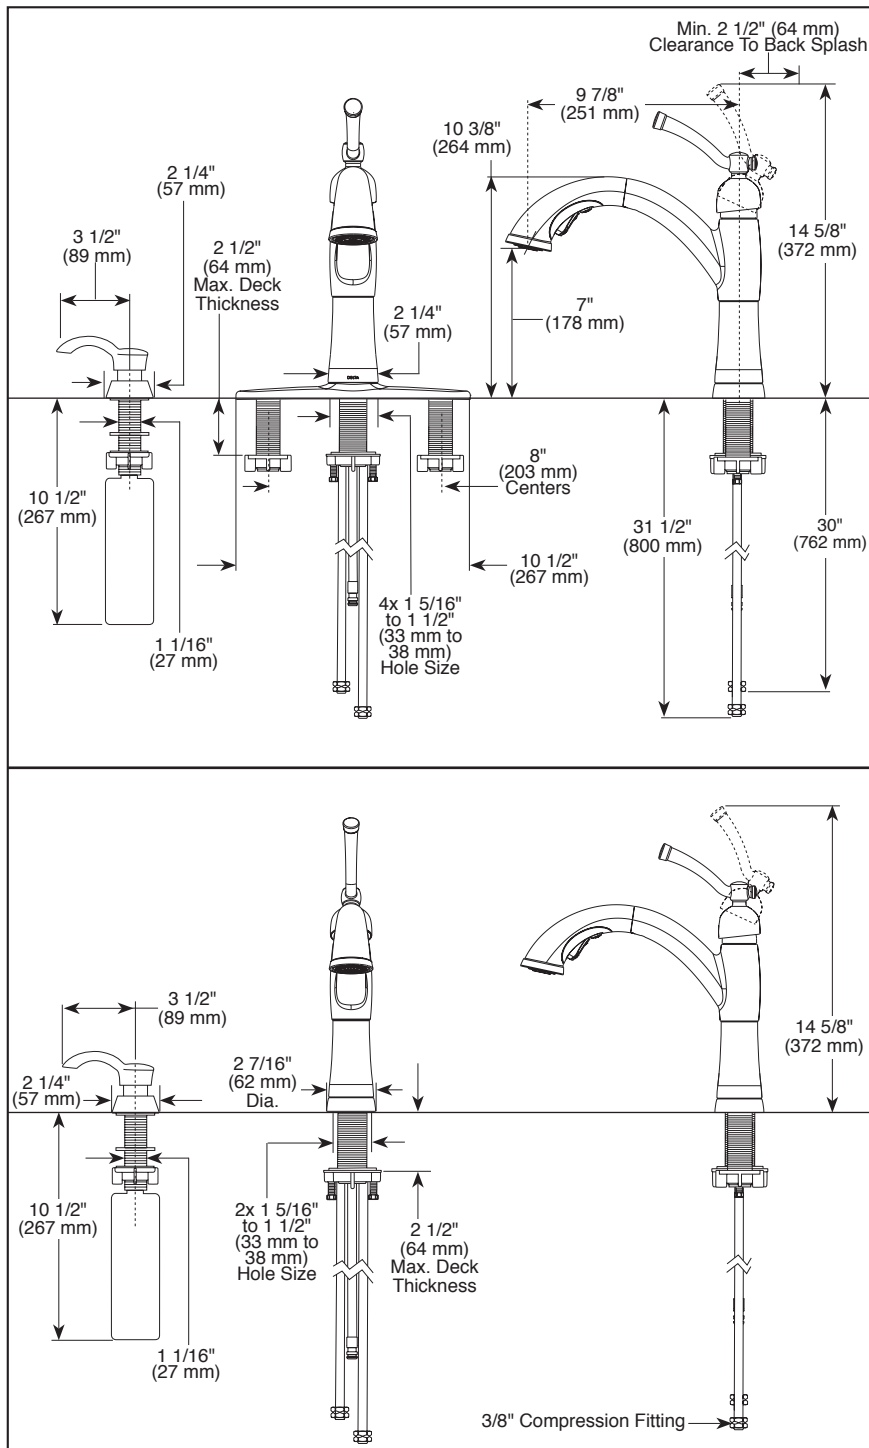

Submitted Model No.:

Specific Features:

▲ Designate Proper Finish Suffix

Delta reserves the right (1) to make changes in specifications and materials, and (2) to change or discontinue models, both without notice or obligation. Dimensions are for reference only. See current full-line price book or www.deltafaucet.com for finish options and product availability.

DSP-K-16957-SD-DST Rev. B

see what Delta can do™

KITCHEN FAUCETS

- Valdosta® Collection
- Single Handle Pull-Out

FEATURES:

- Touch-Clean® Nozzles
- MagnaTite® Magnetic Docking
- DIAMOND Seal® Technology

STANDARD SPECIFICATIONS:

- Max flow rate 1.5 gpm @ 60 psi, 5.7 L/min @ 414 kPa in spray and standard aerated mode
- Max flow rate 2.2 gpm @ 60 psi, 8.3 L/min @ 414 kPa in aerated mode using Multi-Flow™ feature
- One, two, three or four hole mount (escutcheon optional, included)
- Diamond coated ceramic cartridge
- 3/8" O.D. straight, staggered PEX supply tubes
- Spout is connected to valve body with a 53" (1346 mm) long hose
- Spout rotates 120°
- Red/blue indicator markings
- Pull-out spout operates in an aerated stream or spray mode via an easy push button
- Soap dispenser bottle holds up to 8 oz
- Lever handle shall return to neutral position when valve is turned off
- Standard 3/8" (10 mm) compression gasket fittings
- Integral double check valves in spout