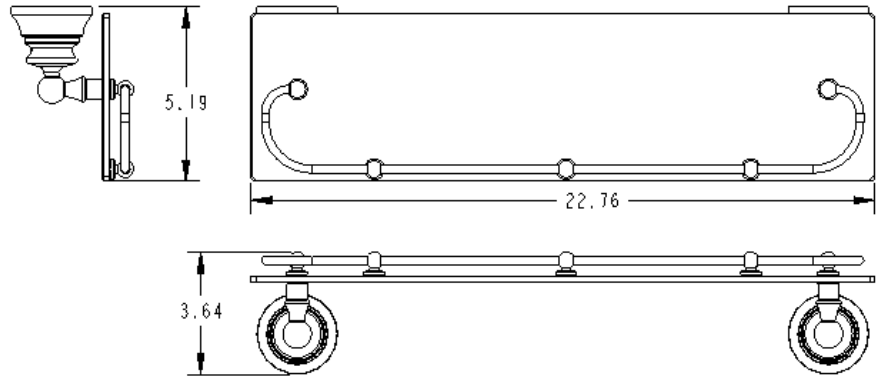

Waterhill® Technical Specification

Glass Shelf w/ Pivoting Rail

YB9899

Stock Numbers:

- YB9899CH – Glass Shelf with Pivoting Rail
Chrome Finish
- YB9899BN – Glass Shelf with Pivoting Rail
Brushed Nickel Finish
- YB9899WR – Glass Shelf with Pivoting Rail
Wrought Iron Finish
- YB9899NL – Glass Shelf with Pivoting Rail
Nickel Finish
- YB9899ORB – Glass Shelf with Pivoting Rail
Oil Rubbed Bronze Finish

Dimensions:

Materials:

Glass Shelf with Pivoting Rail is constructed of zinc posts and rail. Shelf is tempered glass.

Installation Instructions:

1. Position the mounting template on the wall in the desired location. Using a level, align the template and tape it to the wall.
2. Remove each mounting post from the body by loosening the setscrew.
3. Place each mounting post on the template with notch facing down.
4. One at a time, place each anchor screw through the mounting post, centered in the hole. Using a Phillips screwdriver, turn the anchor screw while applying pressure. Screw will self drill and tap into dry wall.
5. Only insert screw $\frac{1}{2}$ to $\frac{3}{4}$ into wall.
6. After all screws are installed, tear the template away from the wall.
7. Tighten all 4 screws. Do not over tighten.
8. Place skirt over each mounting post.
9. Assemble glass to each post by removing the pivoting rail. Loosen both setscrews below rail with the provided hex wrench. Re-assemble with glass shelf between both washers and finish by screwing the pivoting rail back