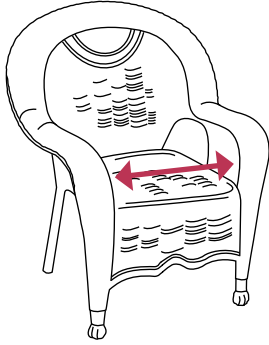

# Measuring Guide

### 1 Seat Width

- Measure the width from side to side, across the front of the seating area, between the arms of the chair.

If your chair doesn't have arms, measure the widest part of the seat, from edge to edge.

### 2 Seat Depth

- Measure the depth from the front of the seating area to the back, or where the back and seat meet.
- Add one inch to your measurement to ensure proper cushion fit and maximum comfort.