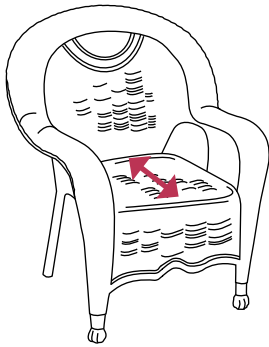

# Measuring Guide

### 1 Seat Width

- Measure the width from side to side, across the front of the seating area, between the arms of the chair.

If your chair doesn't have arms, measure the widest part of the seat, from edge to edge.

### 2 Seat Depth

- Measure the depth from the front of the seating area to the back, or where the back and seat meet.
- Add one inch to your measurement to ensure proper cushion fit and maximum comfort.