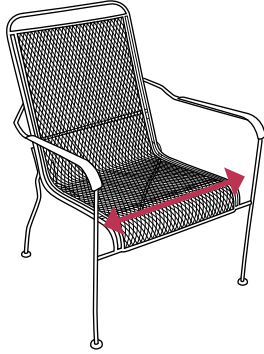

## Seat Cushion

### 1 Seat Width

- Measure the width from side to side, across the front of the seating area, between the arms of the chair.

If your chair doesn't have arms, measure the widest part of the seat, from edge to edge.

### 2 Seat Depth

- Measure the depth from the front of the seating area to the back, or where the back and seat meet.
- Add one inch to your measurement to ensure proper cushion fit and maximum comfort.