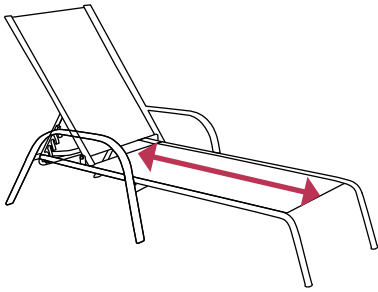

Measuring Guide

Chaise Cushion

1 Width

- Measure the widest part of the seat from side to side.

2 Seat Depth

- Measure the depth from the front of the seating area to the back, or where the back and seat meet.
- Add one inch to your measurement to ensure proper cushion fit and maximum comfort.

3 Back Height

- Measure the height from the top of the chair down to the back of the seat, or where the back and seat meet.

4 Total Length

- Add the seat depth to the back height to get the total length for a one-piece chair cushion.