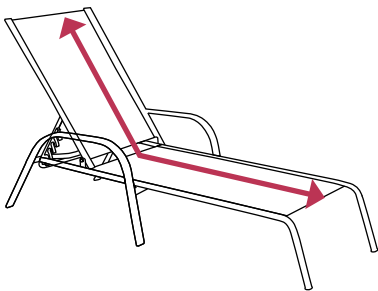

Measuring Guide

Chaise Cushion

1 Width

- Measure the widest part of the seat from side to side.

2 Seat Depth

- Measure the depth from the front of the seating area to the back, or where the back and seat meet.
- Add one inch to your measurement to ensure proper cushion fit and maximum comfort.

3 Back Height

- Measure the height from the top of the chair down to the back of the seat, or where the back and seat meet.

4 Total Length

- Add the seat depth to the back height to get the total length for a one-piece chair cushion.