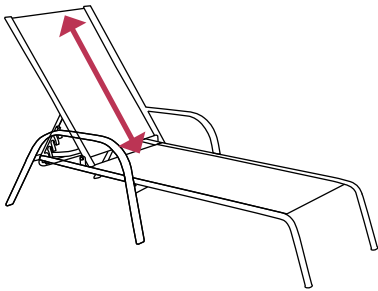

Measuring Guide

Chaise Cushion

1 Width

- Measure the widest part of the seat from side to side.

2 Seat Depth

- Measure the depth from the front of the seating area to the back, or where the back and seat meet.
- Add one inch to your measurement to ensure proper cushion fit and maximum comfort.

3 Back Height

- Measure the height from the top of the chair down to the back of the seat, or where the back and seat meet.

4 Total Length

- Add the seat depth to the back height to get the total length for a one-piece chair cushion.