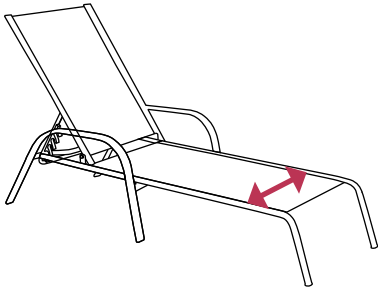

Measuring Guide

Chaise Cushion

1 Width

- Measure the widest part of the seat from side to side.

2 Seat Depth

- Measure the depth from the front of the seating area to the back, or where the back and seat meet.
- Add one inch to your measurement to ensure proper cushion fit and maximum comfort.

3 Back Height

- Measure the height from the top of the chair down to the back of the seat, or where the back and seat meet.

4 Total Length

- Add the seat depth to the back height to get the total length for a one-piece chair cushion.