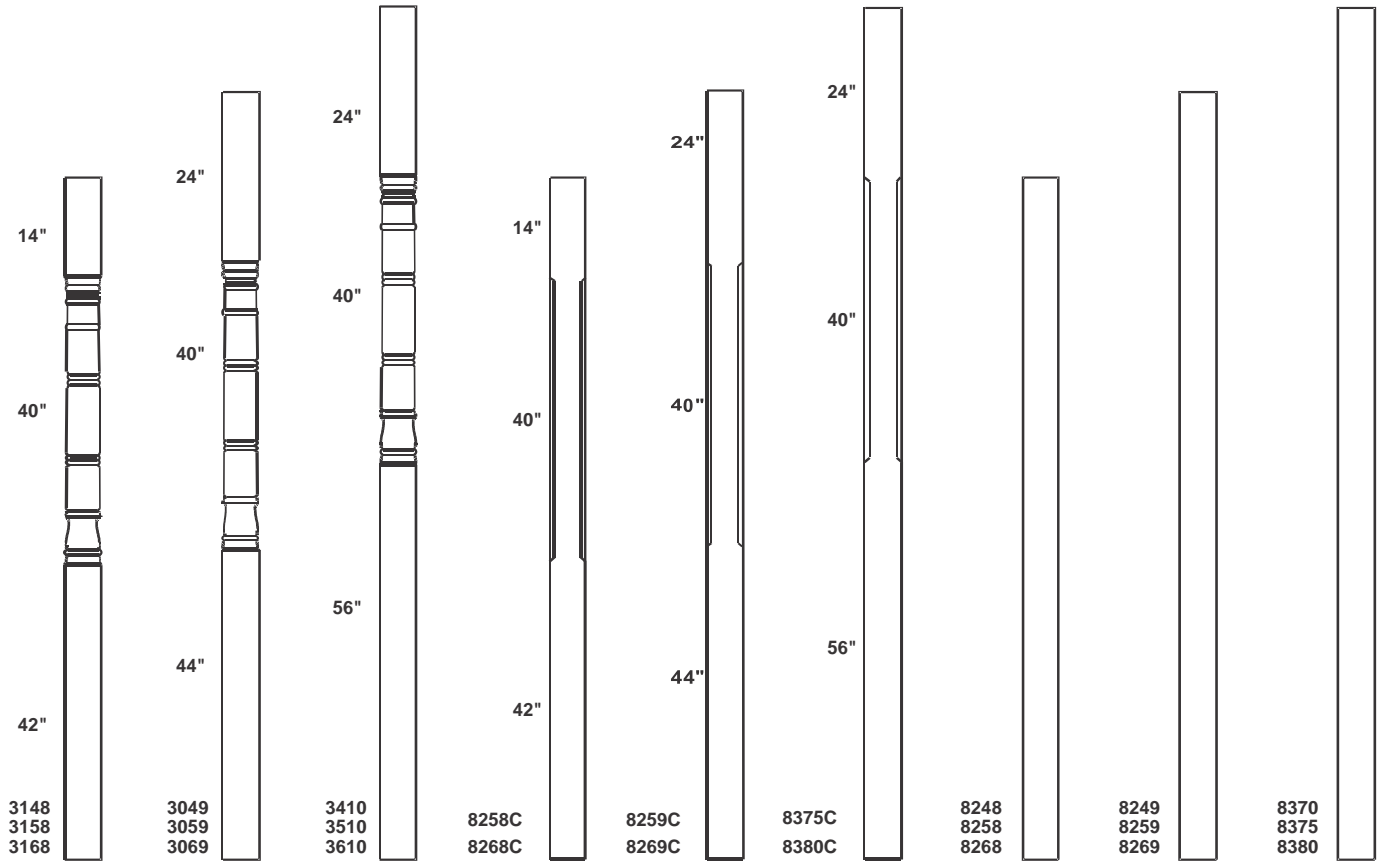

Post Defense™ Wood Porch Posts

NEW! Post Defense program now applies to ALL Turncraft porch posts!

Porch posts are turned from finger-jointed, kiln dried western wood species. All turned surfaces are factory sanded.

*Net width is 3/4" less than nominal. Inside width of 5" post is 1-3/4", inside width of 6" post is 2-3/8".

Specifications subject to change without notice.

Post Defense™ Wood Porch Posts

CHAMFERED PORCH POST

Size*	Stock #	Lead Time	Base Height	Load Capacity	Ship Weight	Pieces per Pallet**
5" x 8'0"	D8258CA	3	42"	3,000	21	80
5" x 9'0"	D8259CA	3	44"	3,000	25	80
5" x 10'0"	D8375CA	3	56"	3,000	29	80
6" x 8'0"	D8268CA	3	42"	5,800	30	56
6" x 9'0"	D8269CA	3	44"	5,800	34	56
6" x 10'0"	D8380CA	3	56"	5,800	38	56

*Net width is 3/4" less than nominal. Inside width of 5" post is 1-3/4", inside width of 6" post is 2-3/8".