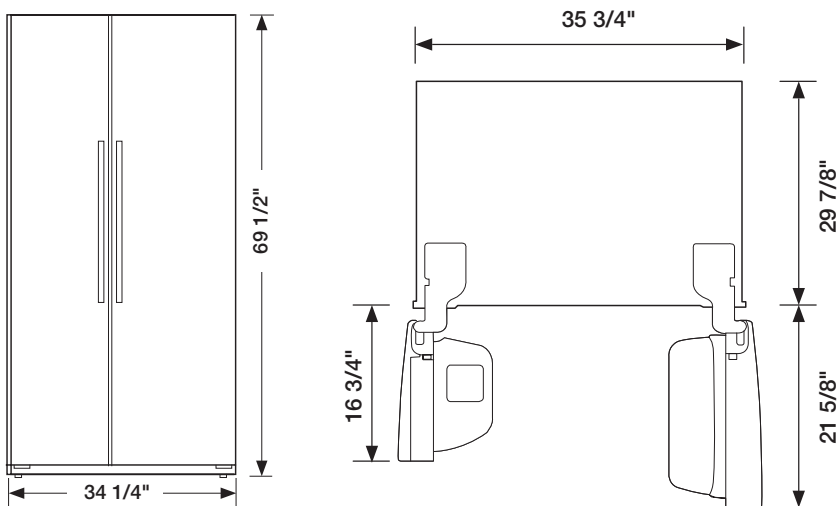

## 30 cu. ft. Side by Side Refrigerator

Please note: The following dimension and cutout information is for planning purposes only. For complete installation details consult manual packed with product, or download manual on-line at [samsung.com](http://samsung.com).

### Dimensions

#### Product Dimensions + Weight

Dimensions: (WxHxD)  
(without hinges): 35 3/4" x 69" x 29 7/8"  
(with hinges\*): 35 3/4" x 69 1/2" x 29 7/8"  
(with handles): 35 3/4" x 69 1/2" x 36 3/4"  
Weight: 302 lbs / 137 kg