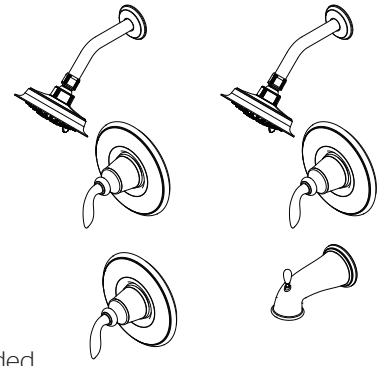

- R89-1CBC Finish(C)
- R89-1CBK Finish(K)

- R89-7CBB Finish(Y)
- R89-7CBC Finish(C)
- R89-7CBK Finish(K)
- R89-7CDB Finish(Y)

- R89-7CDB Finish(Y)
- R89-8CBC Finish(C)
- R89-8CBK Finish(K)
- R89-8CDB Finish(Y)

Specifications

- Secure Pfit Trim
- Trim Only, Valve Not Included

Features

- Secure Pfit Trim
- Complete Collection with Coordinating Lavatory and Roman Tub Options
- EZ Clean™
- No Exposed Screws
- Fits OX8 & JX8 Valve Bodies
- Brass Ball Joints

- Valve Only (1CB Only)
- Shower Only (7CB Only)
- Tub & Shower (8CB Only)
- Threaded/ Quick Connect IP Tub Spout (8CB Only)
- 5 Function Showerhead (1CB Excluded)
- Pforever Warranty®

Code Compliance

Pfister products are designed and manufactured in compliance with the following standards and codes: