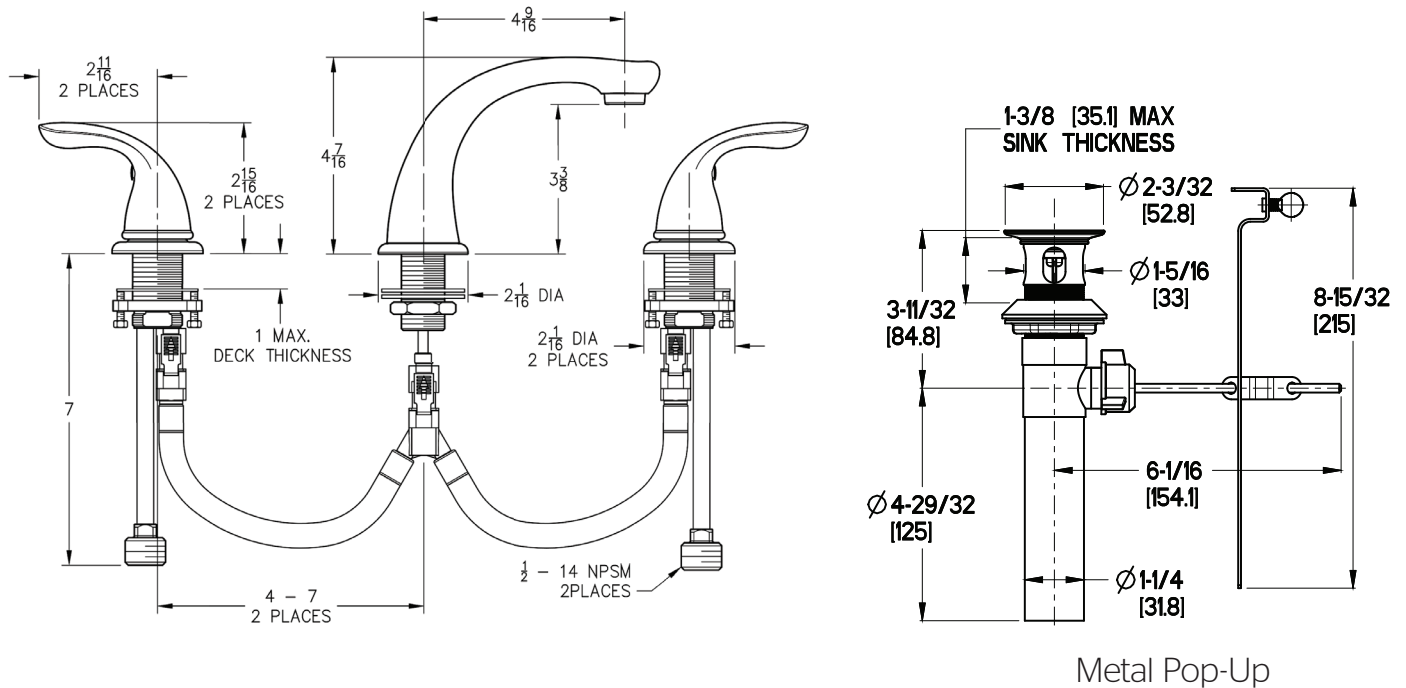

Pfirst Series™ Lavatory Faucet

- G149-5100 Finish(C)
- G149-6100 Finish(C)
- G149-610K Finish(K)
- G149-610Y Finish(Y)

- Lever Handles
- 3-Hole Installation
- Pforever Seal
- Metal Pop-Up

Specifications

Features

- Metal Lever Handles
- 8"-15" Variable Installation
- 2.2 GPM (8.3 L/M) Flow Rate (149 Only)
- Less Pop-Up (5100 Only)
- Metal Pop-Up (610* Only)
- Includes Cap For Pop-Up Hole (5100 Only)
- Pforever Seal Ceramic Disc Valves
- Pforever Warranty®

Dimensions

Ø1 Min to Ø1-1/2 Max. Deck Hole Openings