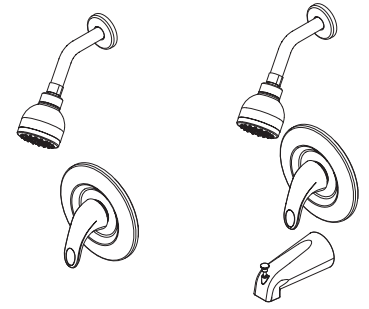

Serrano™ Tub & Shower Trim

- | | |
|--|--|
| G89-7SRC Finish(CC) <input type="checkbox"/> | G89-8SRC Finish(CC) <input type="checkbox"/> |
| G89-7SRK Finish(KK) <input type="checkbox"/> | G89-8SRK Finish(KK) <input type="checkbox"/> |
| G89-7SRY Finish(Y) <input type="checkbox"/> | G89-8SRY Finish(Y) <input type="checkbox"/> |

Specifications

Features

- EZ Clean
- Quick Connect Installation
- Round Flange
- Lever Handle
- Fits OX8 and JX8 Valve Bodies
- 2.0 GPM Shower Head
- Tub & Shower (8SR Only)
- Shower Only (7SR Only)
- Self-Cleaning Head
- Quick Connect Tub Spout (8SR Only)
- Pforever Warranty®

- Single Control
- Trim Only, Valve Not Included
- Quick Connect Tub Spout

Code Compliance

Pfister products are designed and manufactured in compliance with the following standards and codes:

- IAPMO Certified
- CSA B125 Certified
- ASME A112.18.1
- ASSE 1016
- Cal Green Compliant
- ADA Compliant-ANSI A117.1 (Lever handles only)

Dimensions