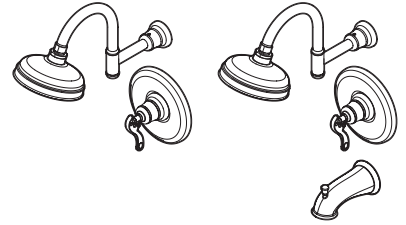

- G89-7YPC Finish(C)
- G89-7YPK Finish(K)
- G89-7YPU Finish(U)
- G89-7YPY Finish(Y)

- G89-8YPC Finish(C)
- G89-8YPK Finish(K)
- G89-8YPU Finish(U)
- G89-8YPY Finish(Y)

Specifications

Features

- Complete Collection with Coordinating Lavatory and Roman Tub Options
- Secure Pfit Trim
- Quick Trim Installation-Attaches Without Tools, No Exposed Screws
- Fits OX8 and JX8 Valve Bodies
- Shower Only (7YP Only)
- Tub & Shower (8YP Only)
- Trim Only, Valve Not Included
- Decorative Shower Arm
- 2.0 GPM Shower Head
- IP Tub Spout (8YP Only)
- Brass Ball Joints
- EZ Clean™
- Raincan
- Pforever Warranty®

- Secure Pfit Trim
- Trim Only, Valve Not Included

Code Compliance

Pfister products are designed and manufactured in compliance with the following standards and codes:

- IAPMO Certified
- CSA B125 Certified
- ASME A112.18.1
- Cal Green Compliant
- ADA Compliant-ANSI A117.1 (Lever handles only)

Dimensions