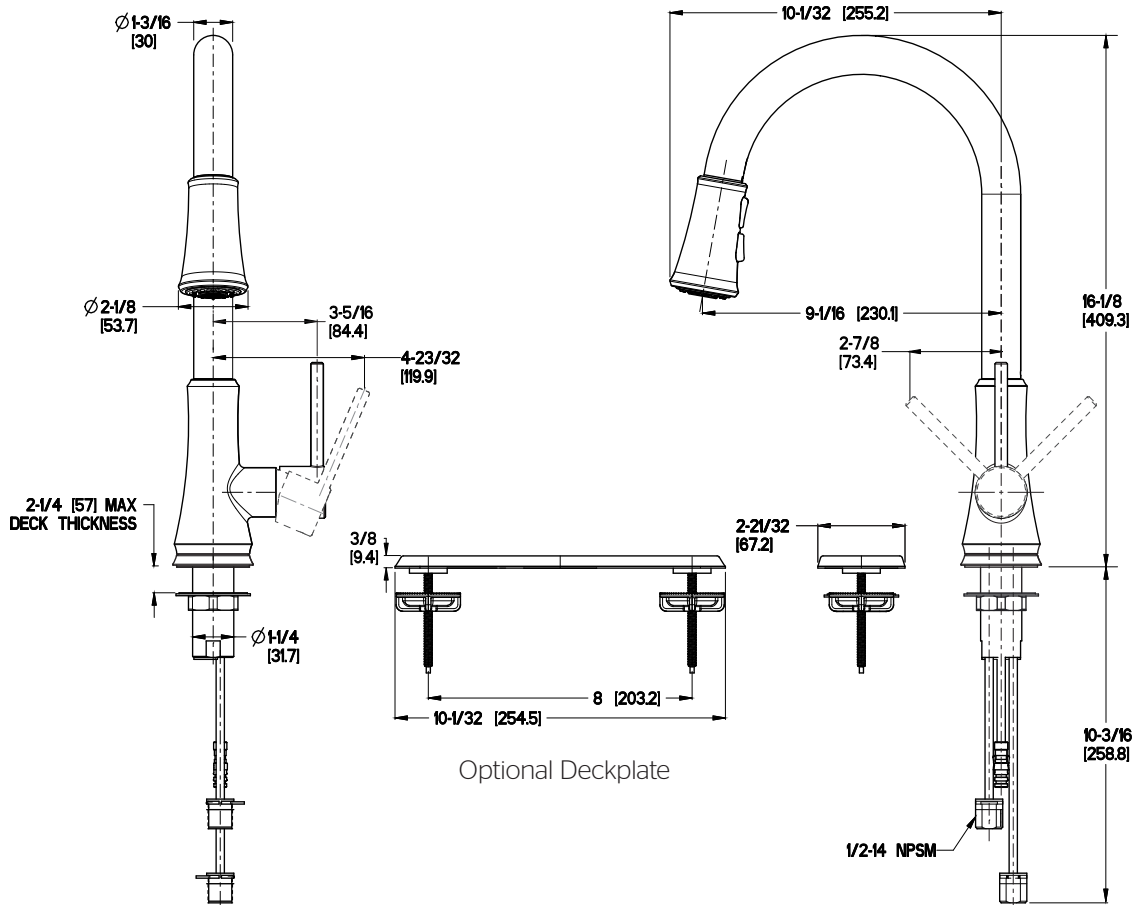

Pfirst Series™ Pull Down Kitchen Faucet

- G529-PFCC Finish(CC)
- G529-PFSS Finish(SS)
- G529-PFYY Finish(YY)

Specifications

- 1 or 3-Hole Installation
- 360° Rotating Spout

Features

- 1.75 GPM Flow Rate
- 1 or 3-Hole Installation; Deck Plate or Single Hole Mounting Option
- 2 Function Pull-Down Sprayer
- 360° Rotating Spout
- Pfaster Connect
- Pforever Warranty®

Code Compliance

Pfister products are designed and manufactured in compliance with the following standards and codes:

- IAPMO Certified
- CSA B125 Certified
- ASME A112.18.1
- NSF 61/9 Annex G (Low lead)
- Cal Green Compliant
- ADA Compliant-ANSI A117.1 (Lever handles only)

Dimensions

$\varnothing 1\text{-}3/8$ Min to $\varnothing 1\text{-}1/2$ Max. Deck Hole Openings