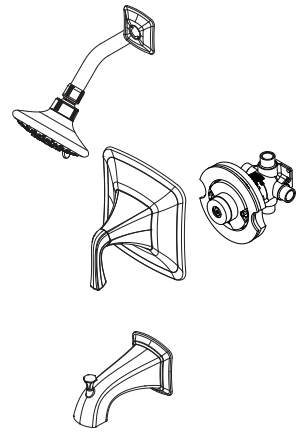

- 8P5-WS-SLSC Finish(C) 8P8-WS-SLSC Finish(C)
 8P5-WS-SLSK Finish(K) 8P8-WS-SLSK Finish(K)
 8P5-WS-SLSY Finish(Y) 8P8-WS-SLSY Finish(Y)

Specifications

- SecurePfit™
- Pressure Balanced

Features

- 2.0 GPM Flow Rate (Shower Head)
- Shower Only (8P5)
- Tub and Shower (8P8)
- Multi-Function Shower Head (5 Functions)
- Includes OX8 Valve
- SecurePfit™
- Pressure Balanced
- PVD Finish (K Finish Only)
- Temperature Control
- Pforever Warranty®

Dimensions