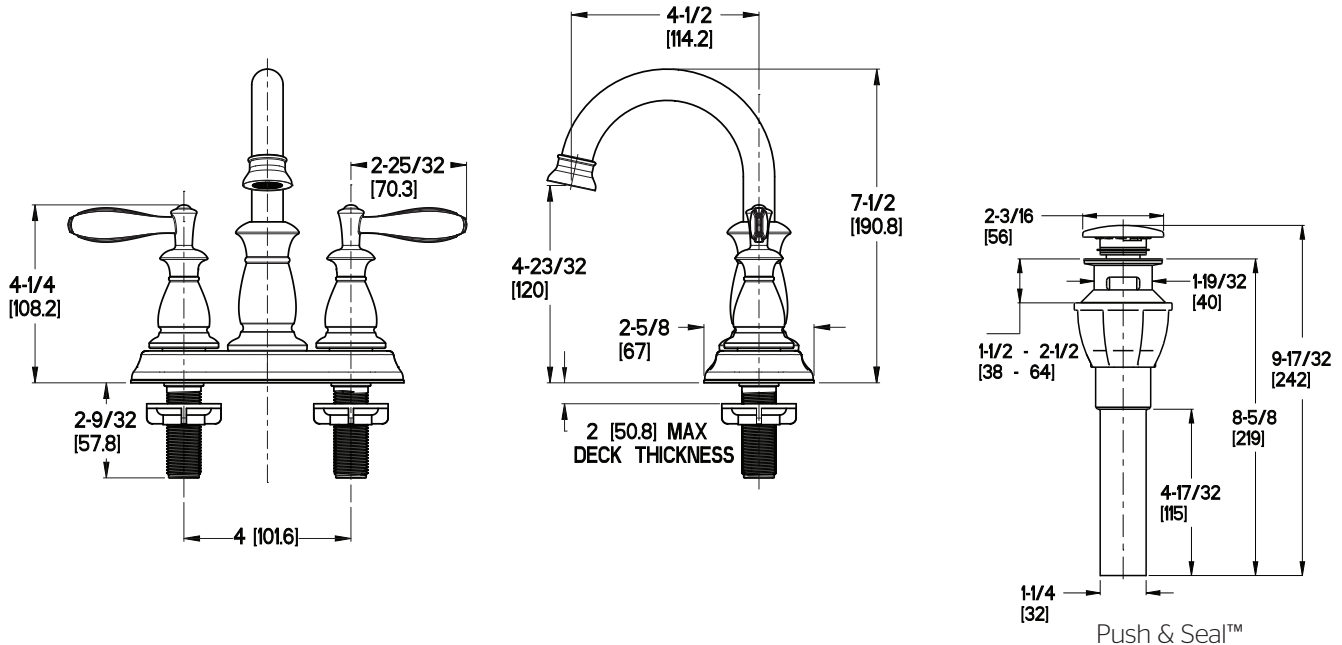

Langston™ Centerset Lavatory Faucet

- LF-043-LNKK Finish(KK)
- LF-043-LNYY Finish(YY)

Specifications

- Pforever Seal
- Push & Seal™ Pop-Up

Features

- 1.2 GPM Flow Rate
- 360° Rotating Swivel Spout
- 3-Hole Installation
- All Metal Construction
- High Arc Spout
- Mounting Hardware Included
- Push & Seal™ Pop-Up
- Pforever Seal Ceramic Disc Valve
- Pforever Warranty®

Code Compliance

Pfister products are designed and manufactured in compliance with the following standards and codes:

- IAPMO Certified
- CSA B125 Certified
- ASME A112.18.1
- NSF 61/9 Annex G (Low lead)
- EPA WaterSense Certification 1.2 gpm, 4.5 L/Min
- ADA Compliant-ANSI A117.1 (Lever handles only)

Dimensions

Ø1 Min to Ø1-1/2 Max. Deck Hole Openings